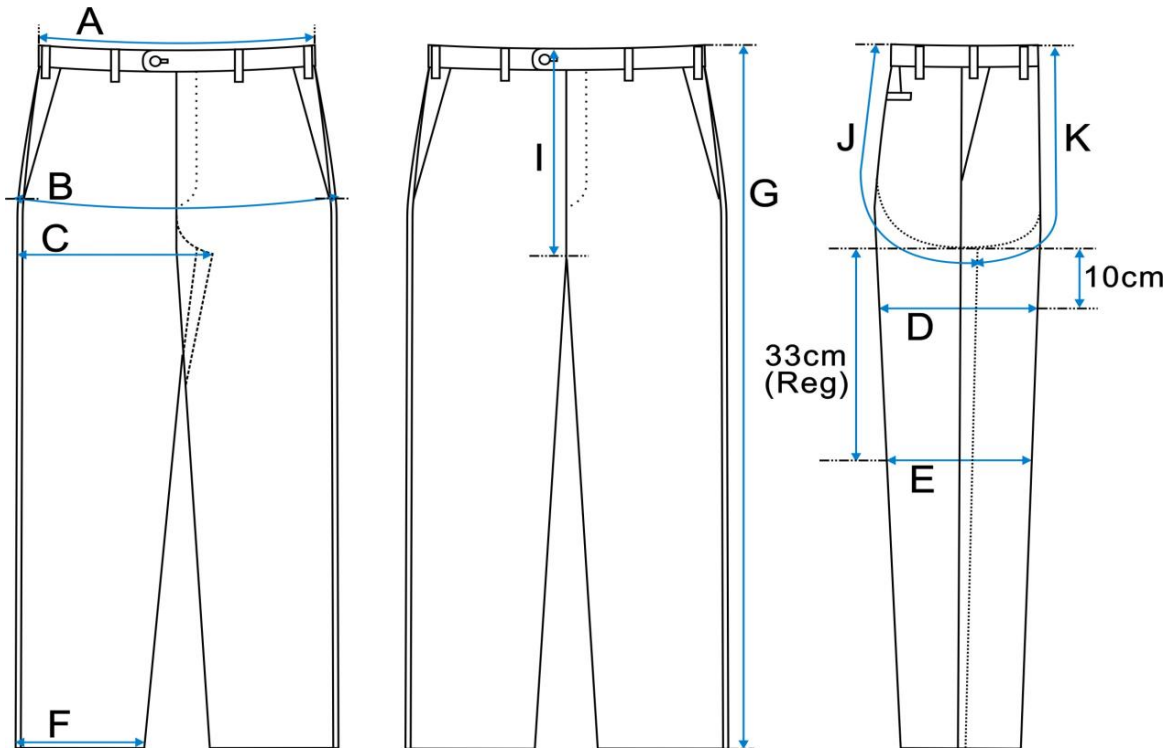

TROUSER | REGULAR FIT | LONG LENGTH

Size Euro / Inch	A 1/2 Waist	*B 1/2 Seat	*C 1/2 Crotch	*D 1/2 Thigh	*E 1/2 Knee	F 1/2 Foot	G Outseam Incl. WB	*I Rise	*K Front Rise	*J Back Rise
82 / 28L	36.0	46.0	30.9	28.5	22.2	19.3	105.0	23.0	24.4	40.0
86 / 29L	38.0	48.0	32.0	29.4	22.8	19.8	106.3	23.3	24.7	41.0
90 / 32L	40.0	50.0	33.0	30.3	23.4	20.3	107.6	23.6	25.0	41.9
94 / 33L	42.0	52.0	34.1	31.2	24.0	20.8	108.9	23.9	25.3	42.9
98 / 34L	44.0	54.0	35.1	32.1	24.6	21.3	110.2	24.2	25.6	43.9
102 / 36L	46.0	56.0	36.2	33.0	25.2	21.8	111.5	24.5	25.9	44.8
106 / 38L	48.0	58.0	37.2	33.9	25.8	22.3	112.8	24.8	26.2	45.8
110 / 40L	50.0	60.0	38.3	34.8	26.4	22.8	114.1	25.1	26.5	46.7
114 / 41L	52.0	62.0	39.3	35.7	27.0	23.3	115.4	25.4	26.8	47.7
118 / 42L	54.0	64.0	40.4	36.6	27.6	23.8	116.7	25.7	27.1	48.7
122 / 44L	56.0	66.0	41.4	37.5	28.2	24.3	117.0	26.0	27.4	49.6
126 / 46L	58.0	68.0	42.5	38.4	28.8	24.8	117.3	26.3	27.7	50.6
130 / 47L	60.0	70.0	43.5	39.3	29.4	25.3	117.6	26.6	28.0	51.5
134 / 48L	62.0	72.0	44.6	40.2	30.0	25.8	117.9	26.9	28.3	52.5
138 / 50L	64.0	74.0	45.6	41.1	30.6	26.3	118.2	27.2	28.6	53.5

E: Size 50/34R S:30cm R:33cm L:35cm
adjust value 0.5cm per size increment