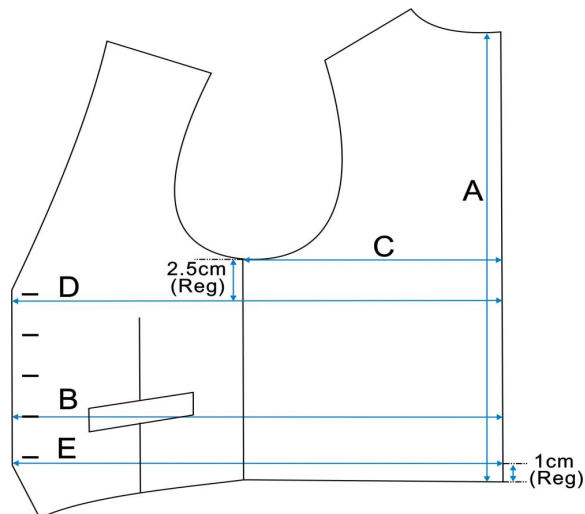

WAISTCOAT | REGULAR FIT | REGULAR LENGTH

Size Euro / Inch	A Back Length	B 1/2 Waist	C 1/2 Blades	*D 1/2 Chest	*E 1/2 Bottom
42 / 34R	53.0	44.5	24.6	46.0	46.0
44 / 35R	54.0	46.5	25.7	48.0	48.0
46 / 37R	55.0	48.5	26.8	50.0	50.0
48 / 38R	56.0	50.5	27.9	52.0	52.0
50 / 40R	57.0	52.5	29.0	54.0	54.0
52 / 42R	58.0	54.5	30.1	56.0	56.0
54 / 43R	59.0	56.5	31.2	58.0	58.0
56 / 44R	60.0	58.5	32.3	60.0	60.0
58 / 46R	61.0	60.5	33.4	62.0	62.0
60 / 48R	62.0	62.5	34.5	64.0	64.0
62 / 50R	62.5	64.5	35.6	66.0	66.0
64 / 51R	63.0	66.5	36.7	68.0	68.0
66 / 52R	63.5	68.5	37.8	70.0	70.0
68 / 54R	64.0	70.5	38.9	72.0	72.0
70 / 55R	64.5	72.5	40.0	74.0	74.0
72R / 57R	65.0	74.5	41.1	76.0	76.0
74R / 59R	65.5	76.5	42.2	78.0	78.0
76R / 60R	66.0	78.5	43.3	80.0	80.0
78R / 62R	66.5	80.5	44.4	82.0	82.0
80R / 63R	67.0	82.5	45.5	84.0	84.0
82R / 65R	67.5	84.5	46.6	86.0	86.0
84R / 66R	68.0	86.5	47.7	88.0	88.0
86R / 68R	68.5	88.5	48.8	90.0	90.0
88R / 70R	69.0	90.5	49.9	92.0	92.0
90R / 72R	69.5	92.5	51.0	94.0	94.0