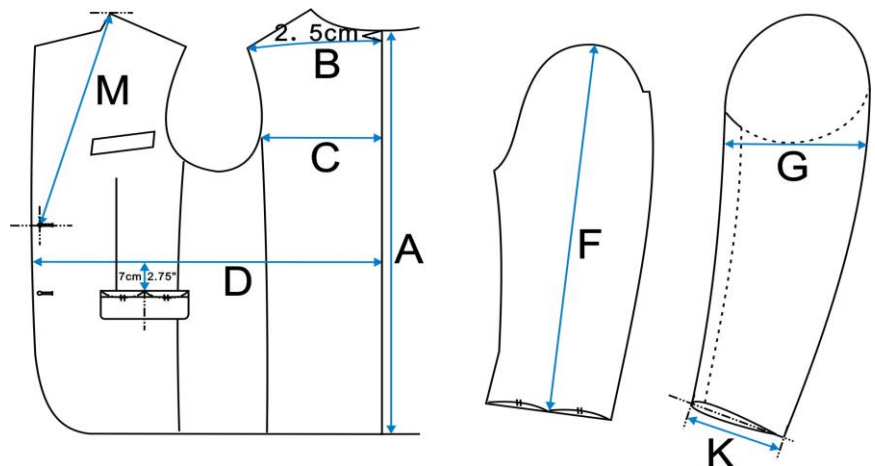

LONG

Suit Euro	Jacket Inch	Trousers Inch
82	34L	28L
86	35L	29L
90	37L	32L
94	38L	33L
98	40L	34L
102	42L	36L
106	43L	38L
110	44L	40L
114	46L	41L
118	48L	42L
122	50L	44L
126	51L	46L
130	52L	47L
134	54L	48L
138	55L	50L

JACKET | REGULAR FIT | REGULAR LENGTH

Size Euro / Inch	A Back Length	B 1/2 Shoulder	C 1/2 Blades	D 1/2 Girth	F Sleeve Outside*	*G 1/2 Upperarm	*K 1/2 Cuff	*M Top Button *
42 / 34R	74.0	21.7	20.6	45.5	60.1	19.4	13.6	42.3
44 / 35R	75.0	22.2	21.2	47.5	61.0	19.9	13.9	43.0
46 / 37R	76.0	22.8	21.8	49.5	61.8	20.3	14.2	43.7
48 / 38R	77.0	23.3	22.4	51.5	62.7	20.8	14.5	44.4
50 / 40R	78.0	23.8	23.0	53.5	63.5	21.2	14.8	45.1
52 / 42R	79.0	24.4	23.6	55.5	64.4	21.7	15.1	45.8
54 / 43R	80.0	24.9	24.2	57.5	65.2	22.1	15.4	46.5
56 / 44R	81.0	25.4	24.8	59.5	66.1	22.6	15.7	47.2
58 / 46R	82.0	25.9	25.4	61.5	66.9	23.0	16.0	47.9
60 / 48R	83.0	26.5	26.0	63.5	67.8	23.5	16.3	48.6
62 / 50R	83.5	27.0	26.6	65.5	68.1	23.9	16.6	49.3
64 / 51R	84.0	27.5	27.2	67.5	68.5	24.4	16.9	50.0
66 / 52R	84.5	28.1	27.8	69.5	68.8	24.8	17.2	50.7
68 / 54R	85.0	28.6	28.4	71.5	69.1	25.3	17.5	51.4
70 / 55R	85.5	29.1	29.0	73.5	69.5	25.7	17.8	52.1
72R / 57R	86.0	29.6	29.6	75.5	69.8	26.2	18.1	52.8
74R / 59R	86.5	30.1	30.2	77.5	70.1	26.6	18.4	53.5
76R / 60R	87.0	30.7	30.8	79.5	70.5	27.0	18.7	54.2
78R / 62R	87.5	31.2	31.4	81.5	70.8	27.5	19.0	54.9
80R / 63R	88.0	31.7	32.0	83.5	71.1	27.9	19.3	55.6
82R / 65R	88.5	32.2	32.6	85.5	71.5	28.4	19.6	56.3
84R / 66R	89.0	32.7	33.2	87.5	71.8	28.8	19.9	57.0
86R / 68R	89.5	33.3	33.8	89.5	72.1	29.2	20.2	57.7
88R / 70R	90.0	33.8	34.4	91.5	72.4	29.7	20.5	58.4
90R / 72R	90.5	34.3	35.0	93.5	72.8	30.1	20.8	59.1

* Sleeve Length Outside Adjustment Considerations
Soft shoulder -3mm
Roped shoulder +3mm
Unconstructed shoulder -3mm
Pleated shoulder +3mm
* Top Button Position Adjustment Considerations
Coat Length Adj. = 50% Effect
1 Button: + 2.5cm
3 Button: - 9cm 2.5 Button: - 2.5cm
DB 4/6 Button: + 3cm DB 2 Button: + 6cm