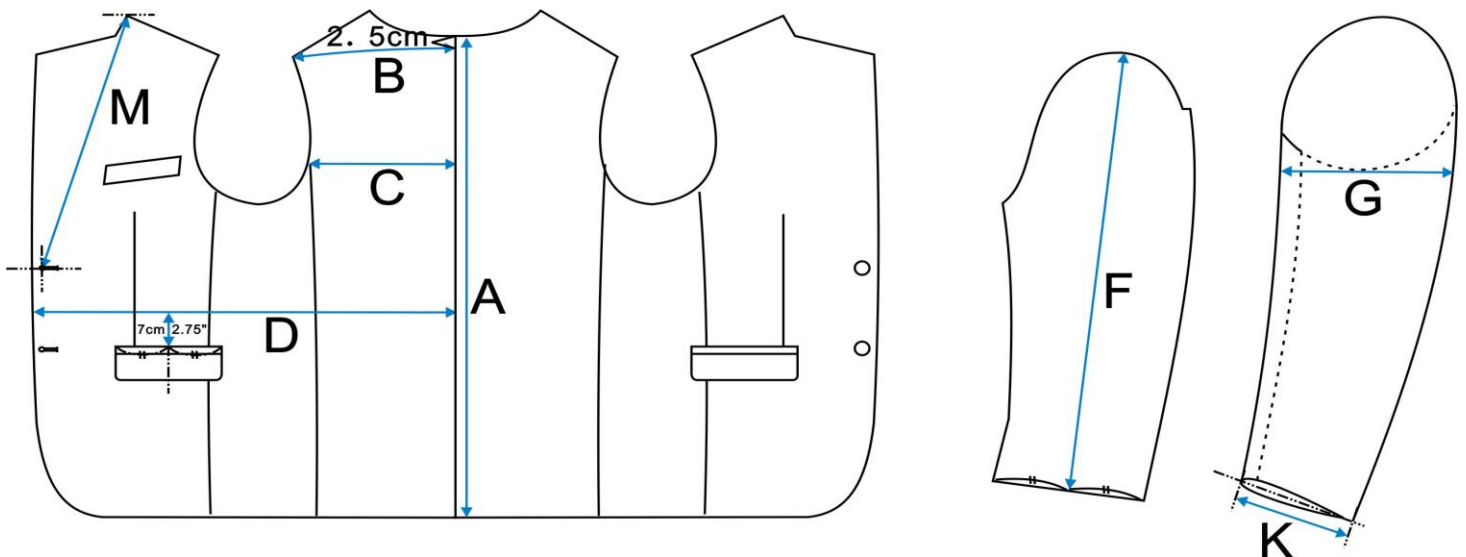

JACKET | REGULAR FIT | SHORT LENGTH

Size Euro / Inch	A Back Length	B 1/2 Shoulder	C 1/2 Blades	D 1/2 Girth	F Sleeve Outside*	*G 1/2 Upperarm	*K 1/2 Cuff	*M Top Button *
20 / 32S	70.0	21.2	17.7	45.5	56.8	19.0	13.3	40.6
21 / 34S	71.0	21.7	18.8	47.5	57.6	19.4	13.6	41.3
22 / 35S	72.0	22.2	19.8	49.5	58.5	19.9	13.9	42.0
23 / 37S	73.0	22.8	20.9	51.5	59.3	20.3	14.2	42.7
24 / 38S	74.0	23.3	21.9	53.5	60.2	20.8	14.5	43.4
25 / 40S	75.0	23.8	23.0	55.5	61.0	21.2	14.8	44.1
26 / 42S	76.0	24.4	23.6	57.5	61.9	21.7	15.1	44.8
27 / 43S	77.0	24.9	24.2	59.5	62.7	22.1	15.4	45.5
28 / 44S	78.0	25.4	24.8	61.5	63.6	22.6	15.7	46.2
29 / 46S	79.0	25.9	25.4	63.5	64.4	23.0	16.0	46.9
30 / 48S	80.0	26.5	26.0	65.5	65.3	23.5	16.3	47.6
31 / 50S	80.5	27.0	26.6	67.5	65.6	23.9	16.6	48.3
32 / 51S	81.0	27.5	27.2	69.5	66.0	24.4	16.9	49.0
33 / 52S	81.5	28.1	27.8	71.5	66.3	24.8	17.2	49.7
34 / 54S	82.0	28.6	28.4	73.5	66.7	25.3	17.5	50.4
35 / 55S	82.5	29.1	29.0	75.5	67.0	25.7	17.8	51.1

* Sleeve Length Outside Adjustment Considerations
Soft shoulder -3mm (1/8")
Roped shoulder +3mm
Unconstructed shoulder -3mm
Pleated shoulder +3mm

* Top Button Position Adjustment Considerations
Coat Length Adj. = 50% Effect
1 Button: + 2.5cm
3 Button: - 9cm 2.5 Button: - 2.5cm
DB 4/6 Button: + 3cm DB 2 Button: + 6cm