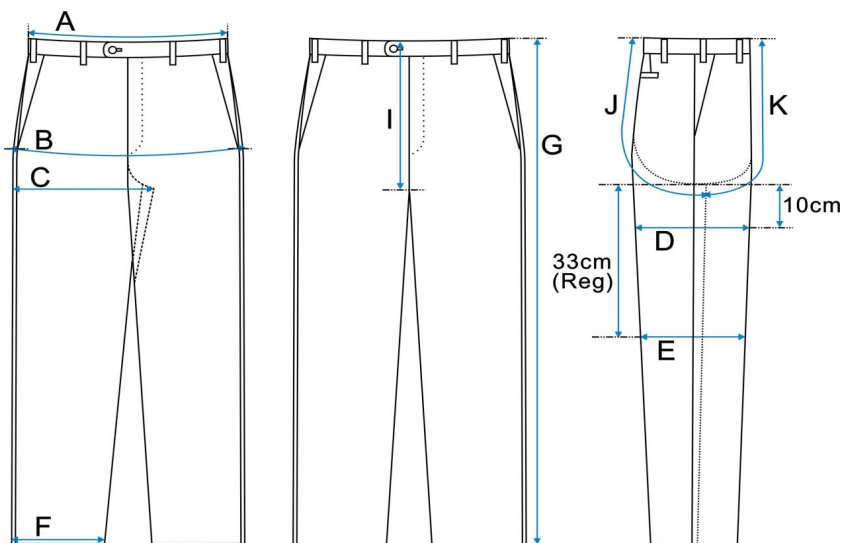

Size Euro / Inch	A 1/2 Waist	*B 1/2 Seat	*C 1/2 Crotch	*D 1/2 Thigh	*E 1/2 Knee	F 1/2 Foot	G Outseam Incl. WB	*I Rise	*K Front Rise	*J Back Rise
42 / 28R	37.0	47.0	31.4	28.9	22.6	19.5	100.5	22.5	23.9	39.5
44 / 30R	39.0	49.0	32.5	29.8	23.2	20.0	101.8	22.8	24.2	40.5
46 / 32R	41.0	51.0	33.5	30.7	23.8	20.5	103.1	23.1	24.5	41.4
48 / 33R	43.0	53.0	34.6	31.6	24.4	21.0	104.4	23.4	24.8	42.4
50 / 34R	45.0	55.0	35.6	32.5	25.0	21.5	105.7	23.7	25.1	43.4
52 / 36R	47.0	57.0	36.7	33.4	25.6	22.0	107.0	24.0	25.4	44.3
54 / 38R	49.0	59.0	37.7	34.3	26.2	22.5	108.3	24.3	25.7	45.3
56 / 40R	51.0	61.0	38.8	35.2	26.8	23.0	109.6	24.6	26.0	46.2
58 / 41R	53.0	63.0	39.8	36.1	27.4	23.5	110.9	24.9	26.3	47.2
60 / 42R	55.0	65.0	40.9	37.0	28.0	24.0	112.2	25.2	26.6	48.2
62 / 44R	57.0	67.0	41.9	37.9	28.6	24.5	112.5	25.5	26.9	49.1
64 / 46R	59.0	69.0	43.0	38.8	29.2	25.0	112.8	25.8	27.2	50.1
66 / 47R	61.0	71.0	44.0	39.7	29.8	25.5	113.1	26.1	27.5	51.0
68 / 48R	63.0	73.0	45.1	40.6	30.4	26.0	113.4	26.4	27.8	52.0
70 / 50R	65.0	75.0	46.1	41.5	31.0	26.5	113.7	26.7	28.1	53.0
72R / 52R	67.0	77.0	47.2	42.4	31.6	27.0	114.0	27.0	28.4	54.0
74R / 54R	69.0	79.0	48.2	43.3	32.2	27.5	114.3	27.3	28.7	55.0
76R / 55R	71.0	81.0	49.3	44.2	32.8	28.0	114.6	27.6	29.0	56.0
78R / 57R	73.0	83.0	50.3	45.1	33.4	28.5	114.9	27.9	29.3	57.0
80R / 59R	75.0	85.0	51.4	46.0	34.0	29.0	115.2	28.2	29.6	58.0
82R / 60R	77.0	87.0	52.4	46.9	34.6	29.5	115.5	28.5	29.9	59.0
84R / 62R	79.0	89.0	53.5	47.8	35.2	30.0	115.8	28.8	30.2	60.0
86R / 63R	81.0	91.0	54.5	48.7	35.8	30.5	116.1	29.1	30.5	61.0
88R / 64R	83.0	93.0	55.6	49.6	36.4	31.0	116.4	29.4	30.8	62.0
90R / 65R	85.0	95.0	56.6	50.5	37.0	31.5	116.7	29.7	31.1	63.0

E: Size 50/34R S:30cm R:33cm L:35cm
adjust value 0.5cm per size increment