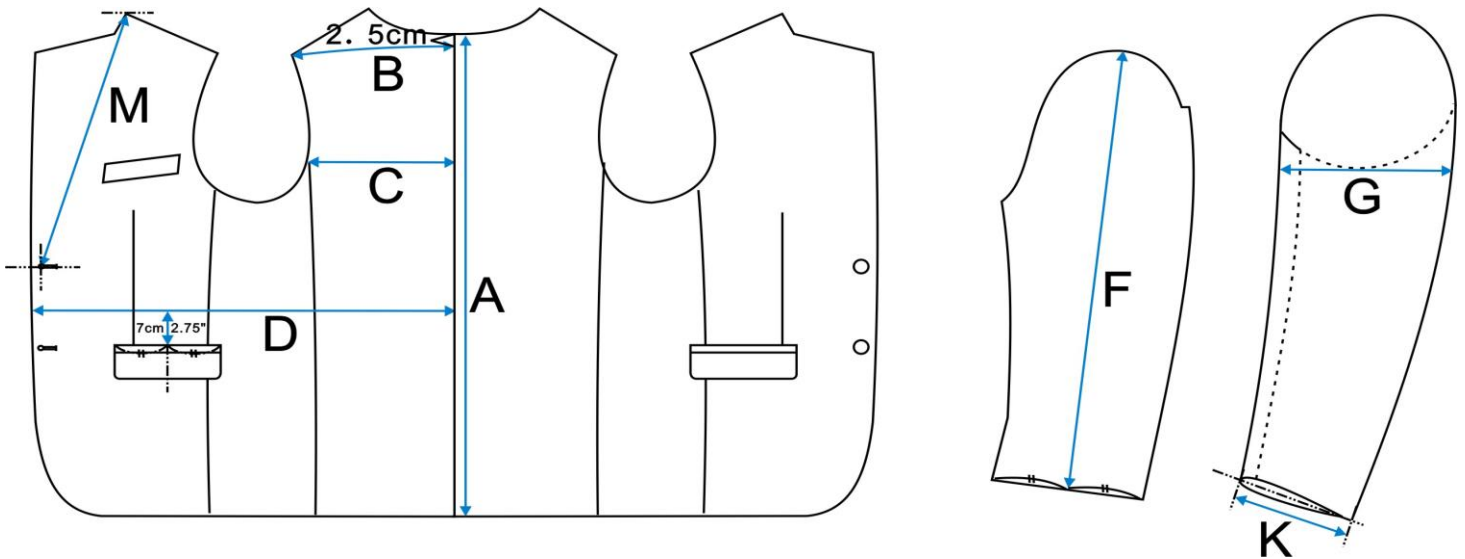

JACKET | REGULAR FIT | LONG LENGTH

Size Euro / Inch	A Back Length	B 1/2 Shoulder	C 1/2 Blades	D 1/2 Girth	F Sleeve Outside*	*G 1/2 Upperarm	*K 1/2 Cuff	*M Top Button *
82 / 34L	77.0	21.7	20.6	44.5	62.6	19.4	13.6	43.3
86 / 35L	78.0	22.2	21.2	46.5	63.5	19.9	13.9	44.0
90 / 37L	79.0	22.8	21.8	48.5	64.3	20.3	14.2	44.7
94 / 38L	80.0	23.3	22.4	50.5	65.2	20.8	14.5	45.4
98 / 40L	81.0	23.8	23.0	52.5	66.0	21.2	14.8	46.1
102 / 42L	82.0	24.4	23.6	54.5	66.9	21.7	15.1	46.8
106 / 43L	83.0	24.9	24.2	56.5	67.7	22.1	15.4	47.5
110 / 44L	84.0	25.4	24.8	58.5	68.6	22.6	15.7	48.2
114 / 46L	85.0	25.9	25.4	60.5	69.4	23.0	16.0	48.9
118 / 48L	86.0	26.5	26.0	62.5	70.3	23.5	16.3	49.6
122 / 50L	86.5	27.0	26.6	64.5	70.6	23.9	16.6	50.3
126 / 51L	87.0	27.5	27.2	66.5	71.0	24.4	16.9	51.0
130 / 52L	87.5	28.1	27.8	68.5	71.3	24.8	17.2	51.7
134 / 54L	88.0	28.6	28.4	70.5	71.6	25.3	17.5	52.4
138 / 55L	88.5	29.1	29.0	72.5	72.0	25.7	17.8	53.1

* Sleeve Length Outside Adjustment Considerations
Soft shoulder -3mm (1/8")
Roped shoulder +3mm
Unconstructed shoulder -3mm
Pleated shoulder +3mm

* Top Button Position Adjustment Considerations
Coat Length Adj. = 50% Effect
1 Button: + 2.5cm
3 Button: - 9cm 2.5 Button: - 2.5cm
DB 4/6 Button: + 3cm DB 2 Button: + 6cm