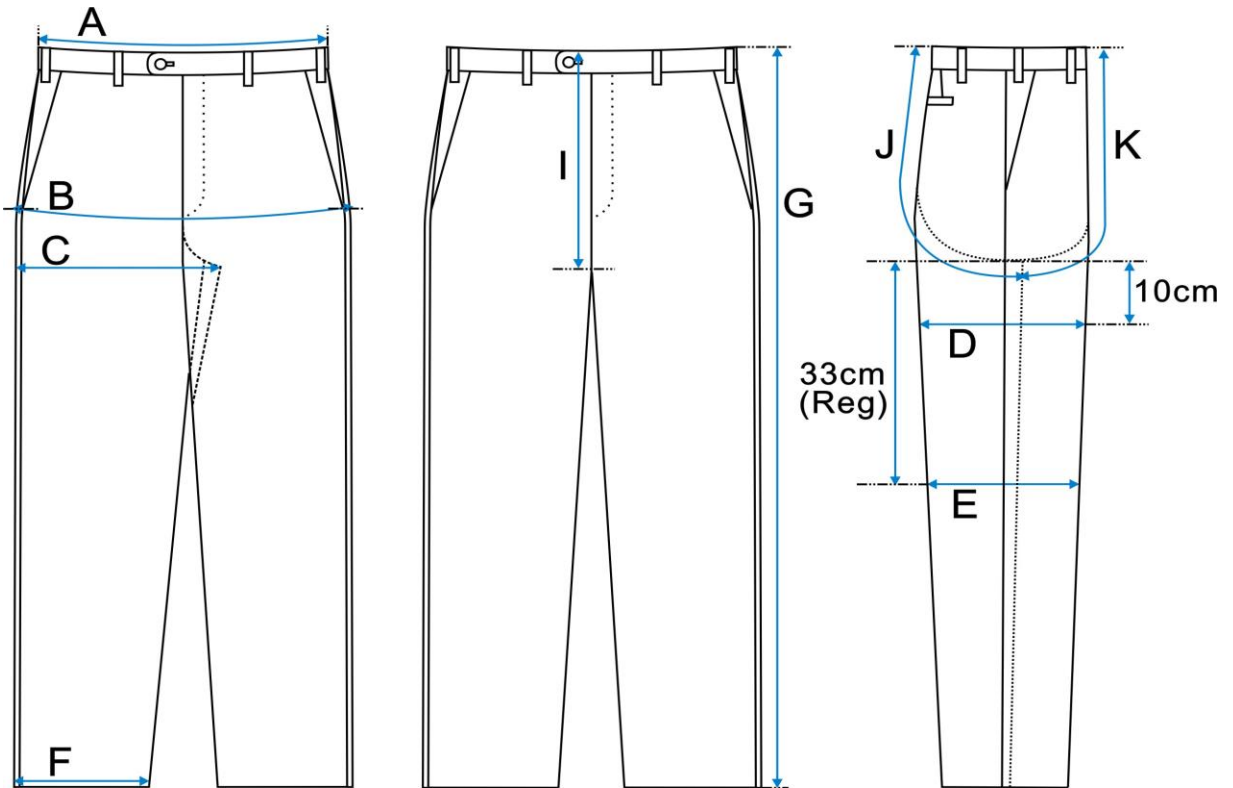

TROUSER | REGULAR FIT | SHORT LENGTH

Size Euro / Inch	A 1/2 Waist	*B 1/2 Seat	*C 1/2 Crotch	*D 1/2 Thigh	*E 1/2 Knee	F 1/2 Foot	G Outseam Incl. WB	*I Rise	*K Front Rise	*J Back Rise
20 / 28S	37.0	46.7	31.3	28.8	22.3	19.3	94.7	21.7	22.6	38.1
21 / 30S	39.0	48.7	32.3	29.7	22.9	19.8	96.0	22.0	22.9	39.0
22 / 32S	41.0	50.7	33.4	30.6	23.5	20.3	97.3	22.3	23.2	40.0
23 / 33S	43.0	52.7	34.4	31.5	24.1	20.8	98.6	22.6	23.5	40.9
24 / 34S	45.0	54.7	35.5	32.4	24.7	21.3	99.9	22.9	23.8	41.9
25 / 36S	47.0	56.7	36.5	33.3	25.3	21.8	101.2	23.2	24.1	42.9
26 / 38S	49.0	58.7	37.6	34.2	25.9	22.3	102.5	23.5	24.4	43.8
27 / 40S	51.0	60.7	38.6	35.1	26.5	22.8	103.8	23.8	24.7	44.8
28 / 41S	53.0	62.7	39.7	36.0	27.1	23.3	105.1	24.1	25.0	45.7
29 / 42S	55.0	64.7	40.7	36.9	27.7	23.8	106.4	24.4	25.3	46.7
30 / 44S	57.0	66.7	41.8	37.8	28.3	24.3	107.7	24.7	25.6	47.7
31 / 46S	59.0	68.7	42.8	38.7	28.9	24.8	108.0	25.0	25.9	48.6
32 / 47S	61.0	70.7	43.9	39.6	29.5	25.3	108.3	25.3	26.2	49.6
33 / 48S	63.0	72.7	44.9	40.5	30.1	25.8	108.6	25.6	26.5	50.5
34 / 50S	65.0	74.7	46.0	41.4	30.7	26.3	108.9	25.9	26.8	51.5
35 / 52S	67.0	76.7	47.0	42.3	31.3	26.8	109.2	26.2	27.1	52.5

E: Size 50/34R S:30cm R:33cm L:35cm
adjust value 0.5cm per size increment