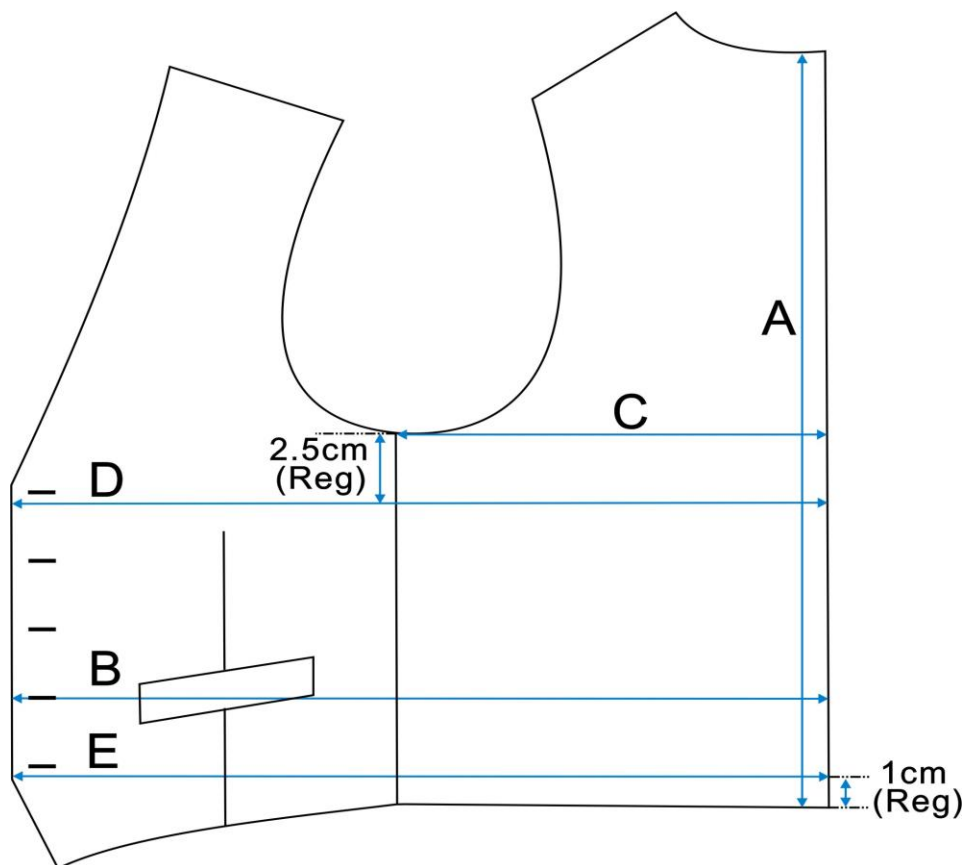

E: Size 50/34R S:30cm R:33cm L:35cm
adjust value 0.5cm per size increment

WAISTCOAT | REGULAR FIT | REGULAR LENGTH

Size Euro / Inch	A Back Length	B 1/2 Waist	C 1/2 Blades	*D 1/2 Chest	*E 1/2 Bottom
42 / 34R	53.0	44.5	24.6	46.0	46.0
44 / 35R	54.0	46.5	25.7	48.0	48.0
46 / 37R	55.0	48.5	26.8	50.0	50.0
48 / 38R	56.0	50.5	27.9	52.0	52.0
50 / 40R	57.0	52.5	29.0	54.0	54.0
52 / 42R	58.0	54.5	30.1	56.0	56.0
54 / 43R	59.0	56.5	31.2	58.0	58.0
56 / 44R	60.0	58.5	32.3	60.0	60.0
58 / 46R	61.0	60.5	33.4	62.0	62.0
60 / 48R	62.0	62.5	34.5	64.0	64.0
62 / 50R	62.5	64.5	35.6	66.0	66.0
64 / 51R	63.0	66.5	36.7	68.0	68.0
66 / 52R	63.5	68.5	37.8	70.0	70.0
68 / 54R	64.0	70.5	38.9	72.0	72.0
70 / 55R	64.5	72.5	40.0	74.0	74.0
72R / 57R	65.0	74.5	41.1	76.0	76.0
74R / 59R	65.5	76.5	42.2	78.0	78.0
76R / 60R	66.0	78.5	43.3	80.0	80.0
78R / 62R	66.5	80.5	44.4	82.0	82.0
80R / 63R	67.0	82.5	45.5	84.0	84.0
82R / 65R	67.5	84.5	46.6	86.0	86.0
84R / 66R	68.0	86.5	47.7	88.0	88.0
86R / 68R	68.5	88.5	48.8	90.0	90.0
88R / 70R	69.0	90.5	49.9	92.0	92.0
90R / 72R	69.5	92.5	51.0	94.0	94.0

WAISTCOAT | REGULAR FIT | LONG LENGTH

Size Euro / Inch	A Back Length	B 1/2 Waist	C 1/2 Blades	*D 1/2 Chest	*E 1/2 Bottom
82 / 34L	56.0	43.5	24.6	45.0	45.0
86 / 35L	57.0	45.5	25.7	47.0	47.0
90 / 37L	58.0	47.5	26.8	49.0	49.0
94 / 38L	59.0	49.5	27.9	51.0	51.0
98 / 40L	60.0	51.5	29.0	53.0	53.0
102 / 42L	61.0	53.5	30.1	55.0	55.0
106 / 43L	62.0	55.5	31.2	57.0	57.0
110 / 44L	63.0	57.5	32.3	59.0	59.0
114 / 46L	64.0	59.5	33.4	61.0	61.0
118 / 48L	65.0	61.5	34.5	63.0	63.0
122 / 50L	65.5	63.5	35.6	65.0	65.0
126 / 51L	66.0	65.5	36.7	67.0	67.0
130 / 52L	66.5	67.5	37.8	69.0	69.0
134 / 54L	67.0	69.5	38.9	71.0	71.0
138 / 55L	67.5	71.5	40.0	73.0	73.0