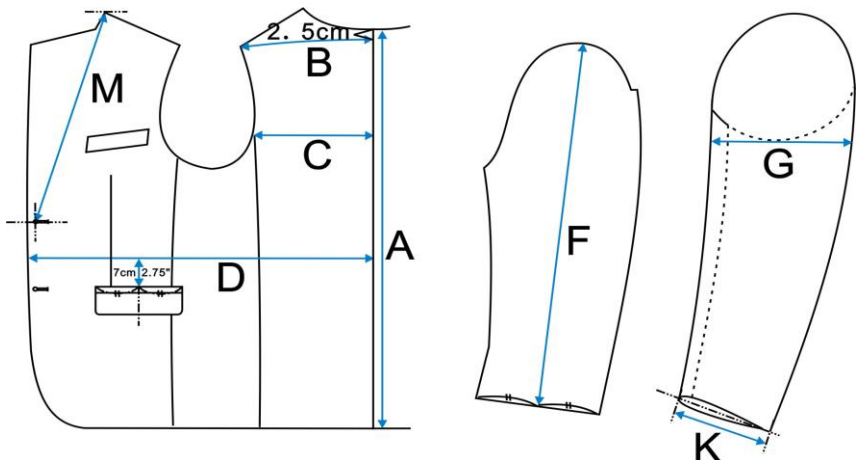

* Sleeve Length Outside Adjustment Considerations
Soft shoulder -3mm (1/8")
Roped shoulder +3mm
Unconstructed shoulder -3mm
Pleated shoulder +3mm
* Top Button Position Adjustment Considerations
Coat Length Adj. = 50% Effect
1 Button: + 1"
3 Button: - 3 1/2" 2.5 Button: -1"
DB 4/6 Button: + 1 1/8" DB 2 Button: +2 1/4"