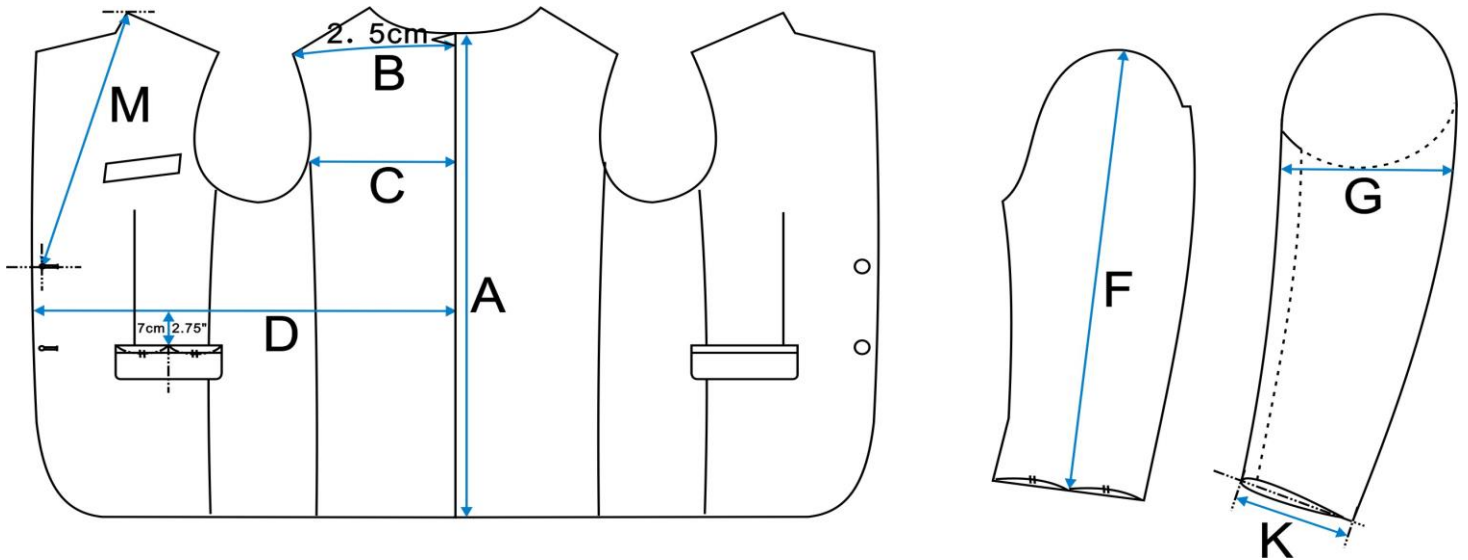

JACKET | REGULAR FIT | SHORT LENGTH

Size Euro / Inch	A Back Length	B 1/2 Shoulder	C 1/2 Blades	D 1/2 Girth	F Sleeve Outside*	*G 1/2 Upperarm	*K 1/2 Cuff	*M Top Button *
20 / 32S	27 1/2	8 3/8	7	17 7/8	22 3/8	7 1/2	5 1/4	16
21 / 34S	28	8 5/8	7 3/8	18 3/4	22 5/8	7 5/8	5 3/8	16 1/4
22 / 35S	28 3/8	8 3/4	7 3/4	19 1/2	23	7 7/8	5 1/2	16 1/2
23 / 37S	28 3/4	9	8 1/4	20 1/4	23 3/8	8	5 5/8	16 3/4
24 / 38S	29 1/8	9 1/8	8 5/8	21 1/8	23 3/4	8 1/4	5 3/4	17 1/8
25 / 40S	29 1/2	9 3/8	9	21 7/8	24	8 3/8	5 7/8	17 3/8
26 / 42S	29 7/8	9 5/8	9 1/4	22 5/8	24 3/8	8 1/2	6	17 5/8
27 / 43S	30 3/8	9 7/8	9 1/2	23 3/8	24 5/8	8 3/4	6 1/8	17 7/8
28 / 44S	30 3/4	10	9 3/4	24 1/4	25	8 7/8	6 1/8	18 1/4
29 / 46S	31 1/8	10 1/4	10	25	25 3/8	9	6 1/4	18 1/2
30 / 48S	31 1/2	10 1/2	10 1/4	25 3/4	25 3/4	9 1/4	6 3/8	18 3/4
31 / 50S	31 3/4	10 5/8	10 1/2	26 5/8	25 7/8	9 3/8	6 1/2	19
32 / 51S	31 7/8	10 7/8	10 3/4	27 3/8	26	9 5/8	6 5/8	19 1/4
33 / 52S	32 1/8	11 1/8	11	28 1/8	26 1/8	9 3/4	6 3/4	19 5/8
34 / 54S	32 1/4	11 1/4	11 1/8	28 7/8	26 1/4	10	6 7/8	19 7/8
35 / 55S	32 1/2	11 1/2	11 3/8	29 3/4	26 3/8	10 1/8	7	20 1/8

* Sleeve Length Outside Adjustment Considerations
Soft shoulder -3mm (1/8")
Roped shoulder +3mm
Unconstructed shoulder -3mm
Pleated shoulder +3mm

* Top Button Position Adjustment Considerations
Coat Length Adj. = 50% Effect
1 Button: + 1"
3 Button: - 3 1/2" 2.5 Button: -1"
DB 4/6 Button: + 1 1/8" DB 2 Button: +2 1/4"