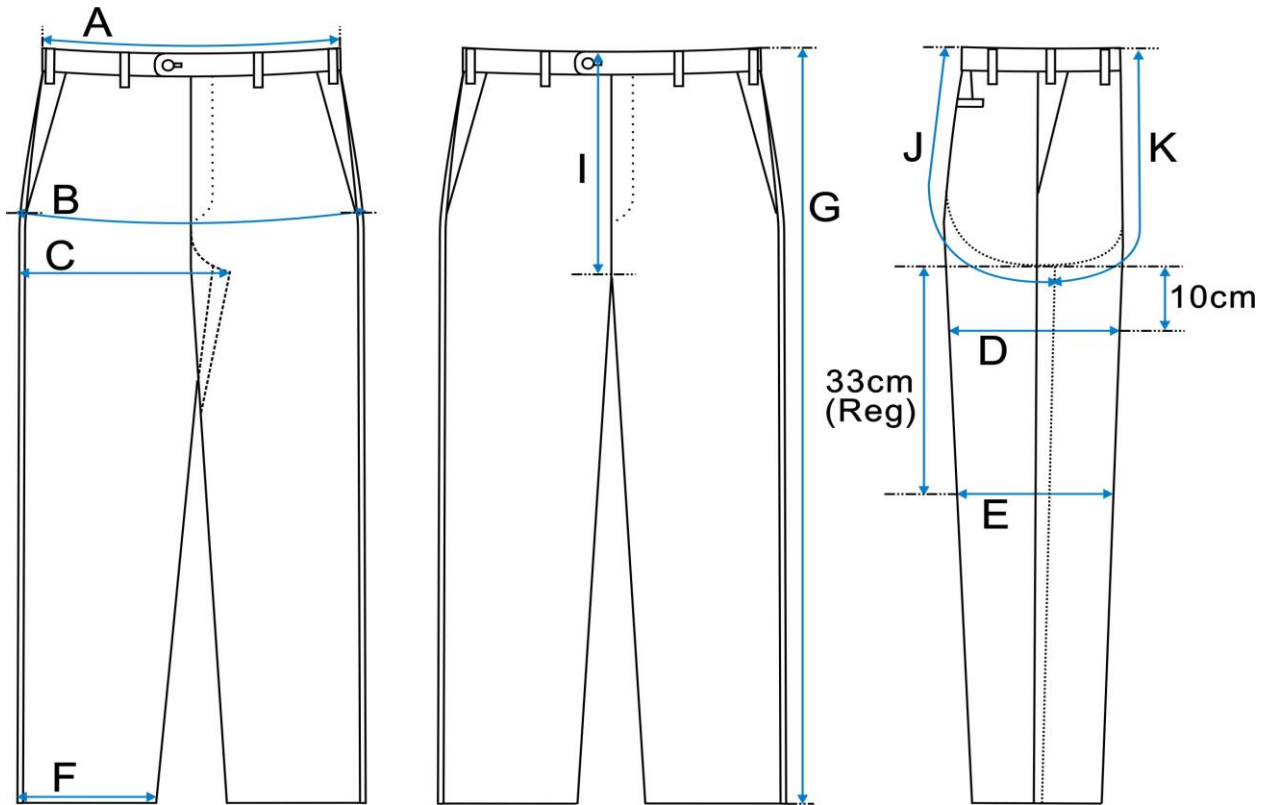

TROUSER | SUPER SLIM FIT | REGULAR LENGTH

Size Euro / Inch	A	*B	*C	*D	*E	F	G	*I	*K	*J
	1/2 Waist	1/2 Seat	1/2 Crotch	1/2 Thigh	1/2 Knee	1/2 Foot	Outseam Incl. WB	Rise	Front Rise	Back Rise
42 / 28R	37.0	46.0	30.4	26.2	20.4	17.5	100.3	20.3	20.9	36.0
44 / 30R	39.0	48.0	31.5	27.1	21.0	18.0	101.6	20.6	21.2	37.0
46 / 32R	41.0	50.0	32.5	28.0	21.6	18.5	102.9	20.9	21.5	37.9
48 / 33R	43.0	52.0	33.6	28.9	22.2	19.0	104.2	21.2	21.8	38.9
50 / 34R	45.0	54.0	34.6	29.8	22.8	19.5	105.5	21.5	22.1	39.9
52 / 36R	47.0	56.0	35.7	30.7	23.4	20.0	107.3	21.8	22.4	40.8
54 / 38R	49.0	58.0	36.7	31.6	24.0	20.5	108.1	22.1	22.7	41.8
56 / 40R	51.0	60.0	37.8	32.5	24.6	21.0	109.4	22.4	23.0	42.7
58 / 41R	53.0	62.0	38.8	33.4	25.2	21.5	110.7	22.7	23.3	43.7
60 / 42R	55.0	64.0	39.9	34.3	25.8	22.0	112.0	23.0	23.6	44.7
62 / 44R	57.0	66.0	40.9	35.2	26.4	22.5	112.3	23.3	23.9	45.6
64 / 46R	59.0	68.0	42.0	36.1	27.0	23.0	112.6	23.6	24.2	46.6
66 / 47R	61.0	70.0	43.0	37.0	27.6	23.5	112.9	23.9	24.5	47.5
68 / 48R	63.0	72.0	44.1	37.9	28.2	24.0	113.2	24.2	24.8	48.5
70 / 50R	65.0	74.0	45.1	38.8	28.8	24.5	113.5	24.5	25.1	49.5

E: Size 50/34R S:30cm R:33cm L:35cm
adjust value 0.5cm per size increment