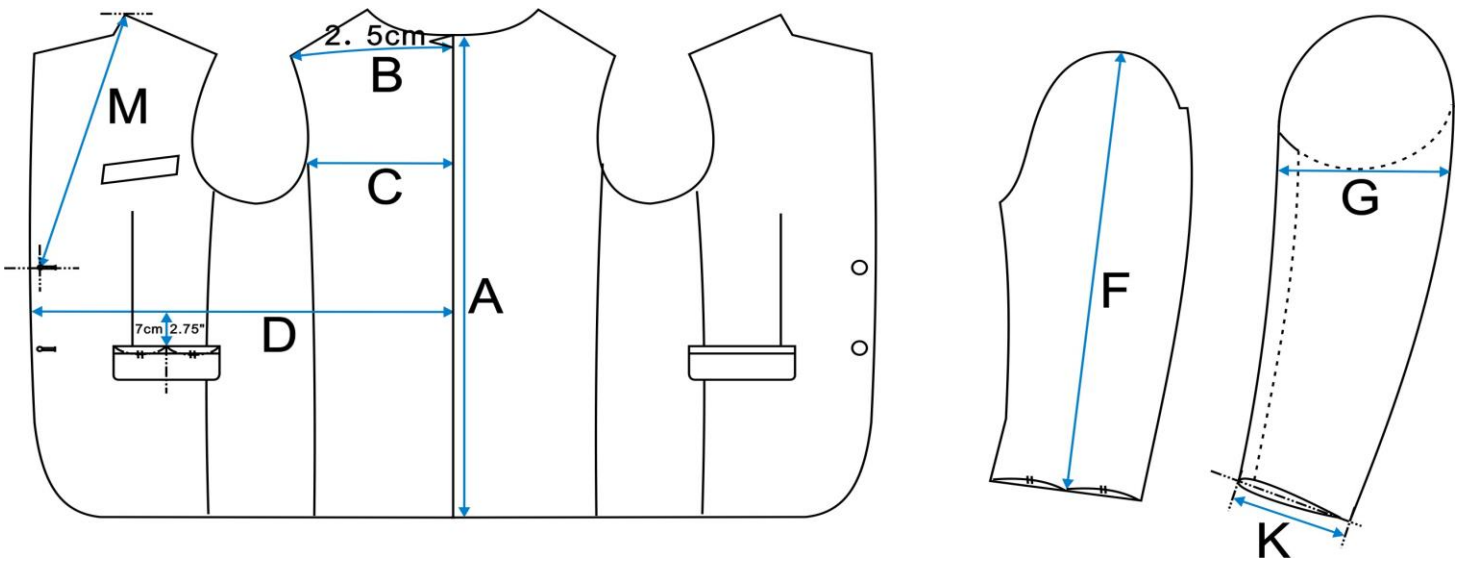

JACKET | SUPER SLIM FIT | REGULAR LENGTH

Size Euro / Inch	A Back Length	B 1/2 Shoulder	C 1/2 Blades	D 1/2 Girth	F Sleeve Outside*	*G 1/2 Upperarm	*K 1/2 Cuff	*M Top Button *
42 / 34R	70.0	20.2	19.6	43.5	62.6	18.7	12.1	39.8
44 / 35R	71.0	20.7	20.2	45.5	63.5	19.1	12.4	40.5
46 / 37R	72.0	21.2	20.8	47.5	64.3	19.6	12.7	41.2
48 / 38R	73.0	21.8	21.4	49.5	65.2	20.0	13.0	41.9
50 / 40R	74.0	22.3	22.0	51.5	66.0	20.5	13.3	42.6
52 / 42R	75.0	22.8	22.6	53.5	66.9	20.9	13.6	43.3
54 / 43R	76.0	23.4	23.2	55.5	67.7	21.4	13.9	44.0
56 / 44R	77.0	23.9	23.8	57.5	68.6	21.8	14.2	44.7
58 / 46R	78.0	24.4	24.4	59.5	69.4	22.3	14.5	45.4
60 / 48R	79.0	25.0	25.0	61.5	70.3	22.7	14.8	46.1
62 / 50R	79.5	25.5	25.6	63.5	70.6	23.2	15.1	46.8
64 / 51R	80.0	26.0	26.2	65.5	71.0	23.6	15.4	47.5
66 / 52R	80.5	26.5	26.8	67.5	71.3	24.1	15.7	48.2
68 / 54R	81.0	27.1	27.4	69.5	71.6	24.5	16.0	48.9
70 / 55R	81.5	27.6	28.0	71.5	72.0	25.0	16.3	49.6

* Sleeve Length Outside Adjustment Considerations
Soft shoulder -3mm
Roped shoulder +3mm
Unconstructed shoulder -3mm
Pleated shoulder +3mm

* Top Button Position Adjustment Considerations
Coat Length Adj. = 50% Effect
1 Button: + 2.5cm
3 Button: - 9cm 2.5 Button: - 2.5cm
DB 4/6 Button: + 3cm DB 2 Button: + 6cm

* Sleeve Length Outside Adjustment Considerations
Soft shoulder -3mm (1/8")
Roped shoulder +3mm
Unconstructed shoulder -3mm
Pleated shoulder +3mm

* Top Button Position Adjustment Considerations
Coat Length Adj. = 50% Effect
1 Button: + 2.5cm
3 Button: - 9cm 2.5 Button: - 2.5cm
DB 4/6 Button: + 3cm DB 2 Button: + 6cm