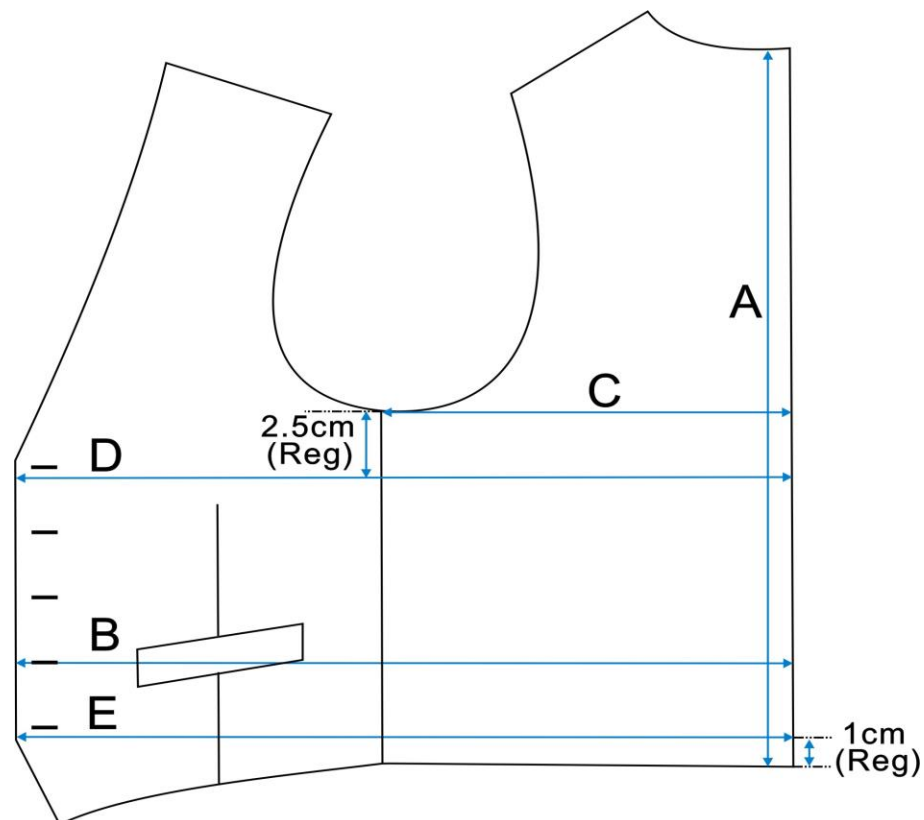

E: Size 50/34R S:30cm R:33cm L:35cm
adjust value 0.5cm per size increment

WAISTCOAT | SUPER SLIM FIT | REGULAR LENGTH

Size Euro / Inch	A Back Length	B 1/2 Waist	C 1/2 Blades	*D 1/2 Chest	*E 1/2 Bottom
42 / 34R	51.0	43.0	23.6	45.0	45.0
44 / 35R	52.0	45.0	24.7	47.0	47.0
46 / 37R	53.0	47.0	25.8	49.0	49.0
48 / 38R	54.0	49.0	26.9	51.0	51.0
50 / 40R	55.0	51.0	28.0	53.0	53.0
52 / 42R	56.0	53.0	29.1	55.0	55.0
54 / 43R	57.0	55.0	30.2	57.0	57.0
56 / 44R	58.0	57.0	31.3	59.0	59.0
58 / 46R	59.0	59.0	32.4	61.0	61.0
60 / 48R	60.0	61.0	33.5	63.0	63.0
62 / 50R	60.5	63.0	34.6	65.0	65.0
64 / 51R	61.0	65.0	35.7	67.0	67.0
66 / 52R	61.5	67.0	36.8	69.0	69.0
68 / 54R	62.0	69.0	37.9	71.0	71.0
70 / 55R	62.5	71.0	39.0	73.0	73.0

WAISTCOAT | SUPER SLIM FIT | LONG LENGTH

Size Euro / Inch	A Back Length	B 1/2 Waist	C 1/2 Blades	*D 1/2 Chest	*E 1/2 Bottom
82 / 34L	54.0	42.0	23.6	44.0	44.0
86 / 35L	55.0	44.0	24.7	46.0	46.0
90 / 37L	56.0	46.0	25.8	48.0	48.0
94 / 38L	57.0	48.0	26.9	50.0	50.0
98 / 40L	58.0	50.0	28.0	52.0	52.0
102 / 42L	59.0	52.0	29.1	54.0	54.0
106 / 43L	60.0	54.0	30.2	56.0	56.0
110 / 44L	61.0	56.0	31.3	58.0	58.0
114 / 46L	62.0	58.0	32.4	60.0	60.0
118 / 48L	63.0	60.0	33.5	62.0	62.0
122 / 50L	63.5	62.0	34.6	64.0	64.0
126 / 51L	64.0	64.0	35.7	66.0	66.0
130 / 52L	64.5	66.0	36.8	68.0	68.0
134 / 54L	65.0	68.0	37.9	70.0	70.0
138 / 55L	65.5	70.0	39.0	72.0	72.0