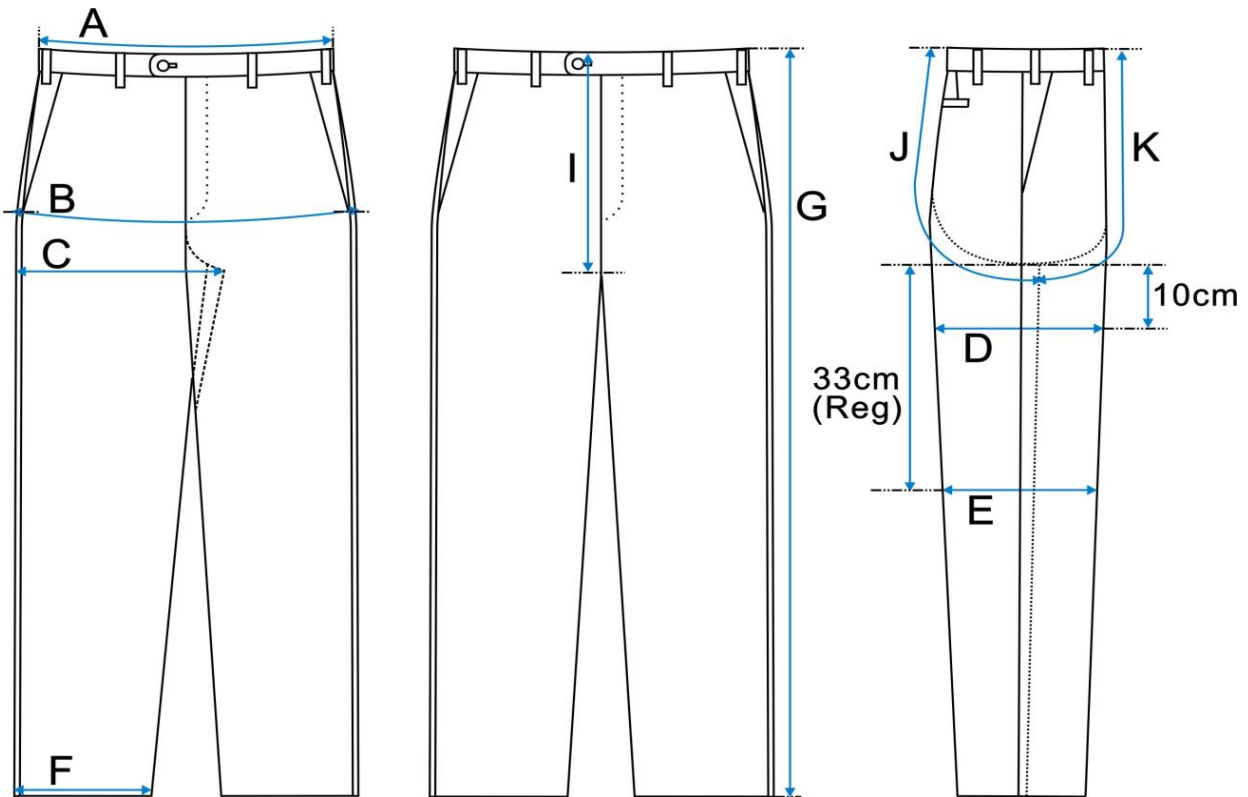

TROUSER | SUPER SLIM FIT | SHORT LENGTH

Size Euro / Inch	A	*B	*C	*D	*E	F	G	*I	*K	*J
	1/2 Waist	1/2 Seat	1/2 Crotch	1/2 Thigh	1/2 Knee	1/2 Foot	Outseam Incl. WB	Rise	Front Rise	Back Rise
20 / 28S	37.0	45.7	30.3	26.0	20.2	17.3	94.5	19.5	19.6	34.6
21 / 30S	39.0	47.7	31.3	26.9	20.8	17.8	95.8	19.8	19.9	35.5
22 / 32S	41.0	49.7	32.4	27.8	21.4	18.3	97.1	20.1	20.2	36.5
23 / 33S	43.0	51.7	33.4	28.7	22.0	18.8	98.4	20.4	20.5	37.4
24 / 34S	45.0	53.7	34.5	29.6	22.6	19.3	99.7	20.7	20.8	38.4
25 / 36S	47.0	55.7	35.5	30.5	23.2	19.8	101.0	21.0	21.1	39.4
26 / 38S	49.0	57.7	36.6	31.4	23.8	20.3	102.3	21.3	21.4	40.3
27 / 40S	51.0	59.7	37.6	32.3	24.4	20.8	103.6	21.6	21.7	41.3
28 / 41S	53.0	61.7	38.7	33.2	25.0	21.3	104.9	21.9	22.0	42.2
29 / 42S	55.0	63.7	39.7	34.1	25.6	21.8	106.2	22.2	22.3	43.2
30 / 44S	57.0	65.7	40.8	35.0	26.2	22.3	107.5	22.5	22.6	44.2
31 / 46S	59.0	67.7	41.8	35.9	26.8	22.8	107.8	22.8	22.9	45.1
32 / 47S	61.0	69.7	42.9	36.8	27.4	23.3	108.1	23.1	23.2	46.1
33 / 48S	63.0	71.7	43.9	37.7	28.0	23.8	108.4	23.4	23.5	47.0
34 / 50S	65.0	73.7	45.0	38.6	28.6	24.3	108.7	23.7	23.8	48.0
35 / 52S	67.0	75.7	46.0	39.5	29.2	24.8	109.0	24.0	24.1	49.0

E: Size 50/34R S:30cm R:33cm L:35cm
adjust value 0.5cm per size increment