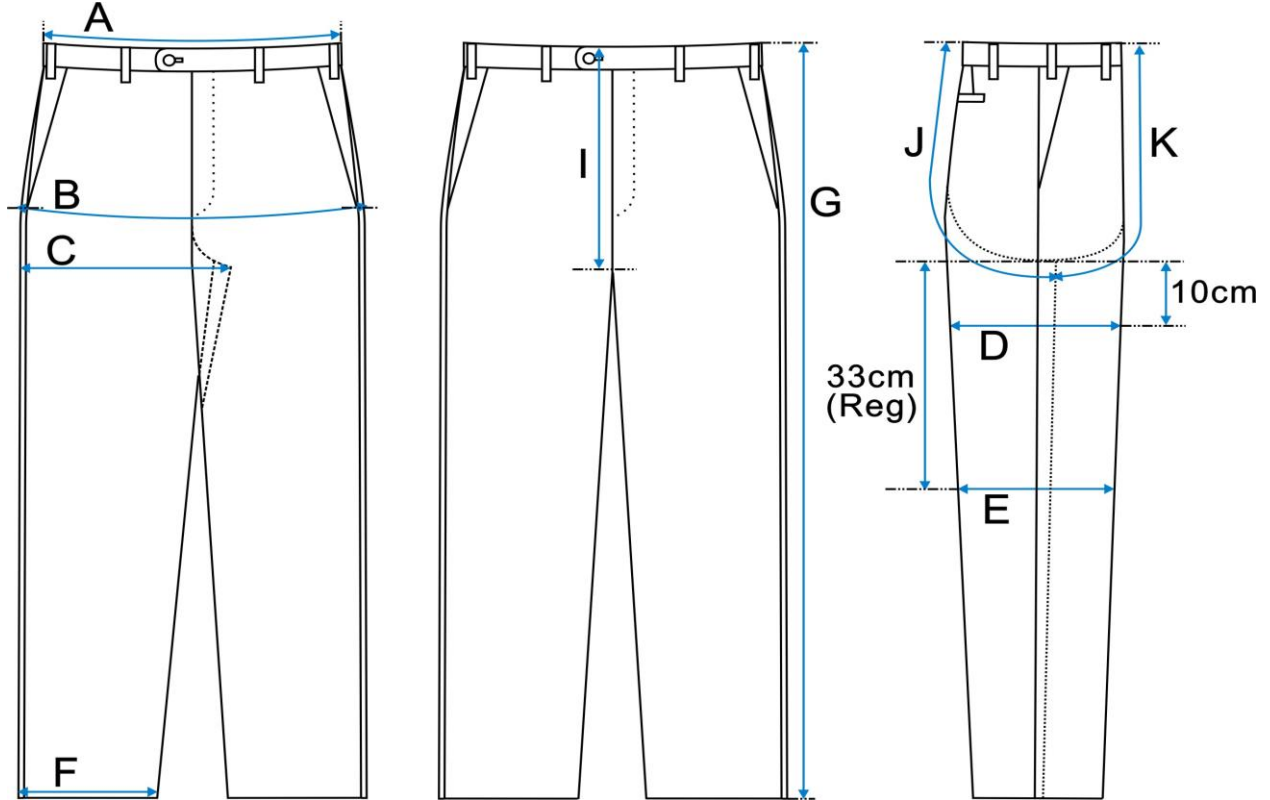

TROUSER | SUPER SLIM FIT | LONG LENGTH

Size Euro / Inch	A 1/2 Waist	*B 1/2 Seat	*C 1/2 Crotch	*D 1/2 Thigh	*E 1/2 Knee	F 1/2 Foot	G Outseam Incl. WB	*I Rise	*K Front Rise	*J Back Rise
82 / 28L	36.0	45.0	29.9	25.8	20.2	17.3	104.8	20.8	21.4	36.5
86 / 29L	38.0	47.0	31.0	26.7	20.8	17.8	106.1	21.1	21.7	37.5
90 / 32L	40.0	49.0	32.0	27.6	21.4	18.3	107.4	21.4	22.0	38.4
94 / 33L	42.0	51.0	33.1	28.5	22.0	18.8	108.7	21.7	22.3	39.4
98 / 34L	44.0	53.0	34.1	29.4	22.6	19.3	110.0	22.0	22.6	40.4
102 / 36L	46.0	55.0	35.2	30.3	23.2	19.8	111.3	22.3	22.9	41.3
106 / 38L	48.0	57.0	36.2	31.2	23.8	20.3	112.6	22.6	23.2	42.3
110 / 40L	50.0	59.0	37.3	32.1	24.4	20.8	113.9	22.9	23.5	43.2
114 / 41L	52.0	61.0	38.3	33.0	25.0	21.3	115.2	23.2	23.8	44.2
118 / 42L	54.0	63.0	39.4	33.9	25.6	21.8	116.5	23.5	24.1	45.2
122 / 44L	56.0	65.0	40.4	34.8	26.2	22.3	116.8	23.8	24.4	46.1
126 / 46L	58.0	67.0	41.5	35.7	26.8	22.8	117.1	24.1	24.7	47.1
130 / 47L	60.0	69.0	42.5	36.6	27.4	23.3	117.4	24.4	25.0	48.0
134 / 48L	62.0	71.0	43.6	37.5	28.0	23.8	117.7	24.7	25.3	49.0
138 / 50L	64.0	73.0	44.6	38.4	28.6	24.3	118.0	25.0	25.6	50.0

E: Size 50/34R S:30cm R:33cm L:35cm
adjust value 0.5cm per size increment