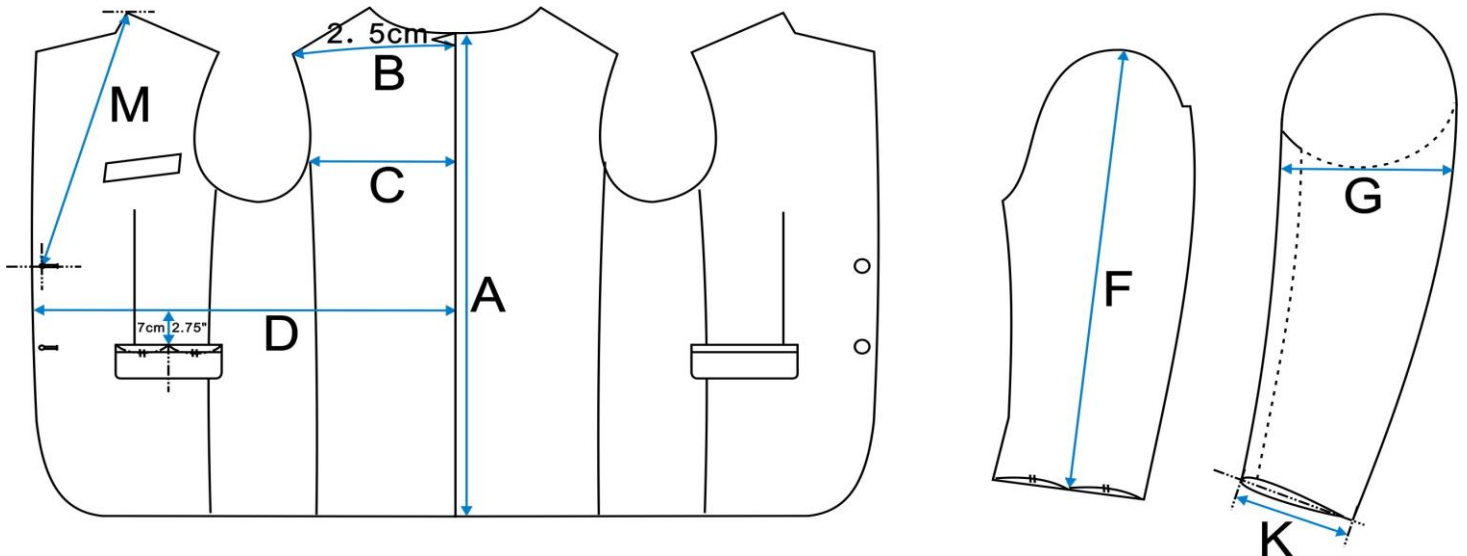

JACKET | SUPER SLIM FIT | SHORT LENGTH

Size Euro / Inch	A Back Length	B 1/2 Shoulder	C 1/2 Blades	D 1/2 Girth	F Sleeve Outside*	*G 1/2 Upperarm	*K 1/2 Cuff	*M Top Button *
20 / 32S	66.0	19.7	19.0	43.5	59.3	18.2	11.8	38.1
21 / 34S	67.0	20.2	19.6	45.5	60.1	18.7	12.1	38.8
22 / 35S	68.0	20.7	20.2	47.5	61.0	19.1	12.4	39.5
23 / 37S	69.0	21.3	20.8	49.5	61.8	19.6	12.7	40.2
24 / 38S	70.0	21.8	21.4	51.5	62.7	20.0	13.0	40.9
25 / 40S	71.0	22.3	22.0	53.5	63.5	20.5	13.3	41.6
26 / 42S	72.0	22.9	22.6	55.5	64.4	20.9	13.6	42.3
27 / 43S	73.0	23.4	23.2	57.5	65.2	21.4	13.9	43.0
28 / 44S	74.0	23.9	23.8	59.5	66.1	21.8	14.2	43.7
29 / 46S	75.0	24.4	24.4	61.5	66.9	22.3	14.5	44.4
30 / 48S	76.0	25.0	25.0	63.5	67.8	22.7	14.8	45.1
31 / 50S	76.5	25.5	25.6	65.5	68.1	23.2	15.1	45.8
32 / 51S	77.0	26.0	26.2	67.5	68.5	23.6	15.4	46.5
33 / 52S	77.5	26.6	26.8	69.5	68.8	24.1	15.7	47.2
34 / 54S	78.0	27.1	27.4	71.5	69.1	24.5	16.0	47.9
35 / 55S	78.5	27.6	28.0	73.5	69.5	25.0	16.3	48.6

* Sleeve Length Outside Adjustment Considerations
Soft shoulder -3mm (1/8")
Roped shoulder +3mm
Unconstructed shoulder -3mm
Pleated shoulder +3mm

* Top Button Position Adjustment Considerations
Coat Length Adj. = 50% Effect
1 Button: + 2.5cm
3 Button: - 9cm 2.5 Button: - 2.5cm
DB 4/6 Button: + 3cm DB 2 Button: + 6cm