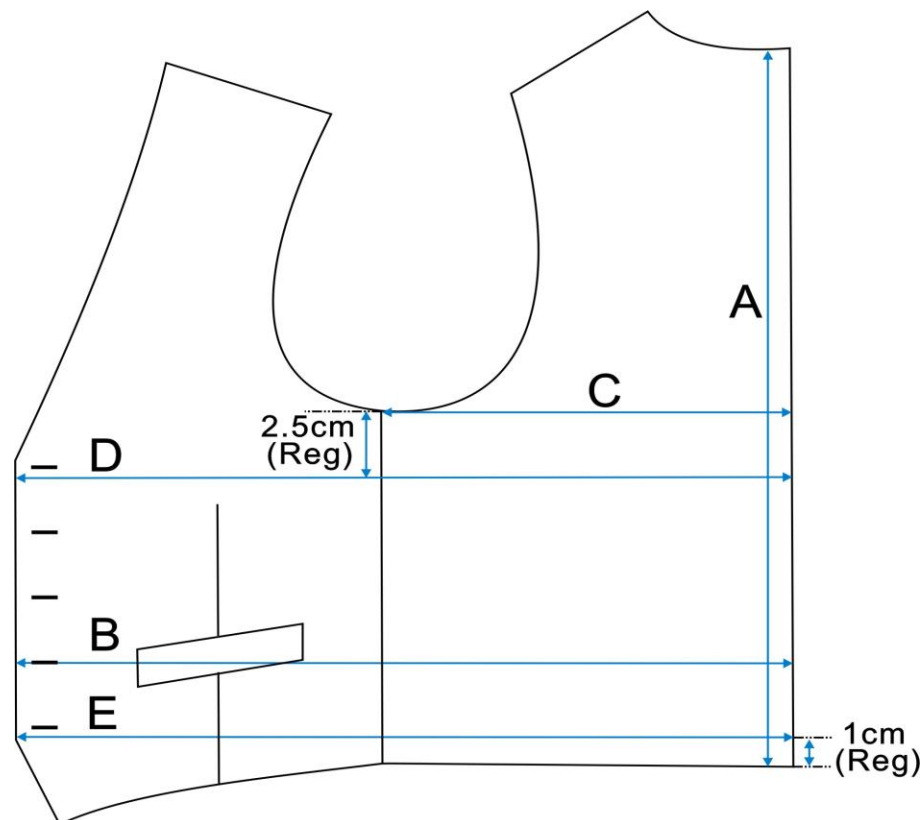

E: Size 50/34R S:30cm R:33cm L:35cm
adjust value 0.5cm per size increment

TROUSER | SUPER SLIM FIT | SHORT LENGTH

Size Euro / Inch	A	*B	*C	*D	*E	F	G	*I	*K	*J
	1/2 Waist	1/2 Seat	1/2 Crotch	1/2 Thigh	1/2 Knee	1/2 Foot	Outseam Incl. WB	Rise	Front Rise	Back Rise
20 / 28S	37.0	45.7	30.3	26.0	20.2	17.3	94.5	19.5	19.6	34.6
21 / 30S	39.0	47.7	31.3	26.9	20.8	17.8	95.8	19.8	19.9	35.5
22 / 32S	41.0	49.7	32.4	27.8	21.4	18.3	97.1	20.1	20.2	36.5
23 / 33S	43.0	51.7	33.4	28.7	22.0	18.8	98.4	20.4	20.5	37.4
24 / 34S	45.0	53.7	34.5	29.6	22.6	19.3	99.7	20.7	20.8	38.4
25 / 36S	47.0	55.7	35.5	30.5	23.2	19.8	101.0	21.0	21.1	39.4
26 / 38S	49.0	57.7	36.6	31.4	23.8	20.3	102.3	21.3	21.4	40.3
27 / 40S	51.0	59.7	37.6	32.3	24.4	20.8	103.6	21.6	21.7	41.3
28 / 41S	53.0	61.7	38.7	33.2	25.0	21.3	104.9	21.9	22.0	42.2
29 / 42S	55.0	63.7	39.7	34.1	25.6	21.8	106.2	22.2	22.3	43.2
30 / 44S	57.0	65.7	40.8	35.0	26.2	22.3	107.5	22.5	22.6	44.2
31 / 46S	59.0	67.7	41.8	35.9	26.8	22.8	107.8	22.8	22.9	45.1
32 / 47S	61.0	69.7	42.9	36.8	27.4	23.3	108.1	23.1	23.2	46.1
33 / 48S	63.0	71.7	43.9	37.7	28.0	23.8	108.4	23.4	23.5	47.0
34 / 50S	65.0	73.7	45.0	38.6	28.6	24.3	108.7	23.7	23.8	48.0
35 / 52S	67.0	75.7	46.0	39.5	29.2	24.8	109.0	24.0	24.1	49.0

E: Size 50/34R S:30cm R:33cm L:35cm
adjust value 0.5cm per size increment

WAISTCOAT | SUPER SLIM FIT | REGULAR LENGTH

Size Euro / Inch	A Back Length	B 1/2 Waist	C 1/2 Blades	*D 1/2 Chest	*E 1/2 Bottom
42 / 34R	51.0	43.0	23.6	45.0	45.0
44 / 35R	52.0	45.0	24.7	47.0	47.0
46 / 37R	53.0	47.0	25.8	49.0	49.0
48 / 38R	54.0	49.0	26.9	51.0	51.0
50 / 40R	55.0	51.0	28.0	53.0	53.0
52 / 42R	56.0	53.0	29.1	55.0	55.0
54 / 43R	57.0	55.0	30.2	57.0	57.0
56 / 44R	58.0	57.0	31.3	59.0	59.0
58 / 46R	59.0	59.0	32.4	61.0	61.0
60 / 48R	60.0	61.0	33.5	63.0	63.0
62 / 50R	60.5	63.0	34.6	65.0	65.0
64 / 51R	61.0	65.0	35.7	67.0	67.0
66 / 52R	61.5	67.0	36.8	69.0	69.0
68 / 54R	62.0	69.0	37.9	71.0	71.0
70 / 55R	62.5	71.0	39.0	73.0	73.0