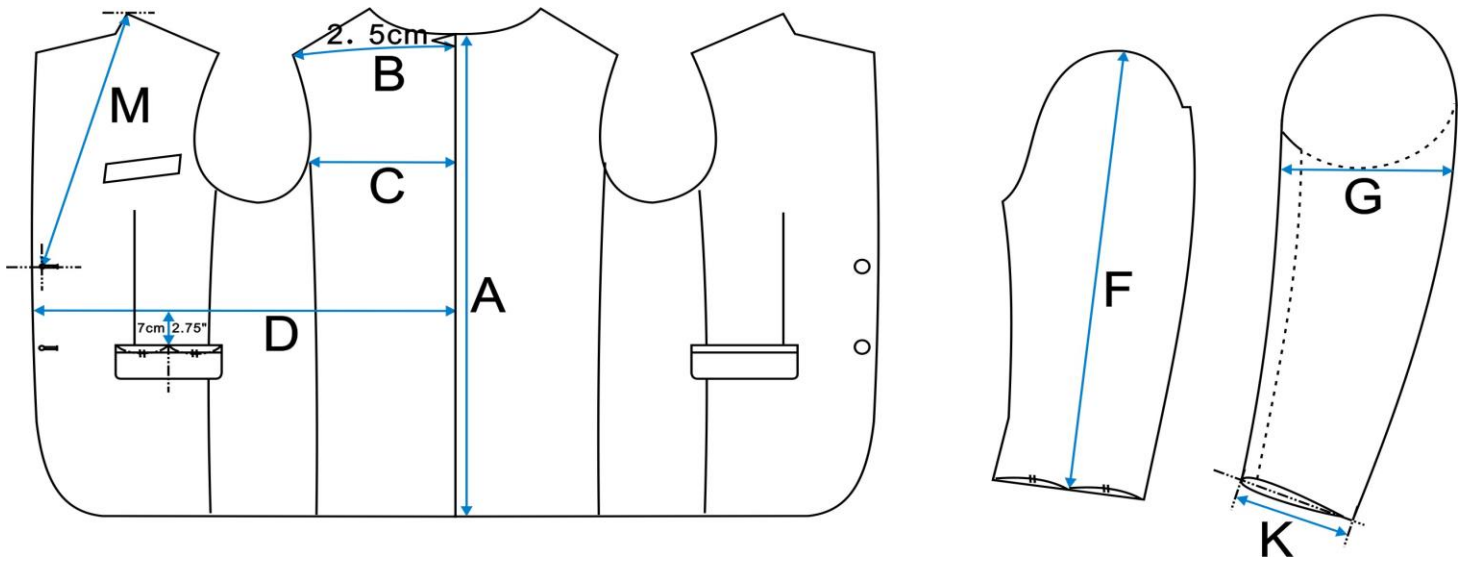

LONG

Suit Euro	Jacket Inch	Trousers Inch
82	34L	28L
86	35L	29L
90	37L	32L
94	38L	33L
98	40L	34L
102	42L	36L
106	43L	38L
110	44L	40L
114	46L	41L
118	48L	42L
122	50L	44L
126	51L	46L
130	52L	47L
134	54L	48L
138	55L	50L

JACKET | SUPER SLIM FIT | REGULAR LENGTH

Size Euro / Inch	A Back Length	B 1/2 Shoulder	C 1/2 Blades	D 1/2 Girth	F Sleeve Outside*	*G 1/2 Upperarm	*K 1/2 Cuff	*M Top Button *
42 / 34R	70.0	20.2	19.6	43.5	62.6	18.7	12.1	39.8
44 / 35R	71.0	20.7	20.2	45.5	63.5	19.1	12.4	40.5
46 / 37R	72.0	21.2	20.8	47.5	64.3	19.6	12.7	41.2
48 / 38R	73.0	21.8	21.4	49.5	65.2	20.0	13.0	41.9
50 / 40R	74.0	22.3	22.0	51.5	66.0	20.5	13.3	42.6
52 / 42R	75.0	22.8	22.6	53.5	66.9	20.9	13.6	43.3
54 / 43R	76.0	23.4	23.2	55.5	67.7	21.4	13.9	44.0
56 / 44R	77.0	23.9	23.8	57.5	68.6	21.8	14.2	44.7
58 / 46R	78.0	24.4	24.4	59.5	69.4	22.3	14.5	45.4
60 / 48R	79.0	25.0	25.0	61.5	70.3	22.7	14.8	46.1
62 / 50R	79.5	25.5	25.6	63.5	70.6	23.2	15.1	46.8
64 / 51R	80.0	26.0	26.2	65.5	71.0	23.6	15.4	47.5
66 / 52R	80.5	26.5	26.8	67.5	71.3	24.1	15.7	48.2
68 / 54R	81.0	27.1	27.4	69.5	71.6	24.5	16.0	48.9
70 / 55R	81.5	27.6	28.0	71.5	72.0	25.0	16.3	49.6

* Sleeve Length Outside Adjustment Considerations
Soft shoulder -3mm
Roped shoulder +3mm
Unconstructed shoulder -3mm
Pleated shoulder +3mm

* Top Button Position Adjustment Considerations
Coat Length Adj. = 50% Effect
1 Button: + 2.5cm
3 Button: - 9cm 2.5 Button: - 2.5cm
DB 4/6 Button: + 3cm DB 2 Button: + 6cm

* Sleeve Length Outside Adjustment Considerations
Soft shoulder -3mm (1/8")
Roped shoulder +3mm
Unconstructed shoulder -3mm
Pleated shoulder +3mm

* Top Button Position Adjustment Considerations
Coat Length Adj. = 50% Effect
1 Button: + 2.5cm
3 Button: - 9cm 2.5 Button: - 2.5cm
DB 4/6 Button: + 3cm DB 2 Button: + 6cm