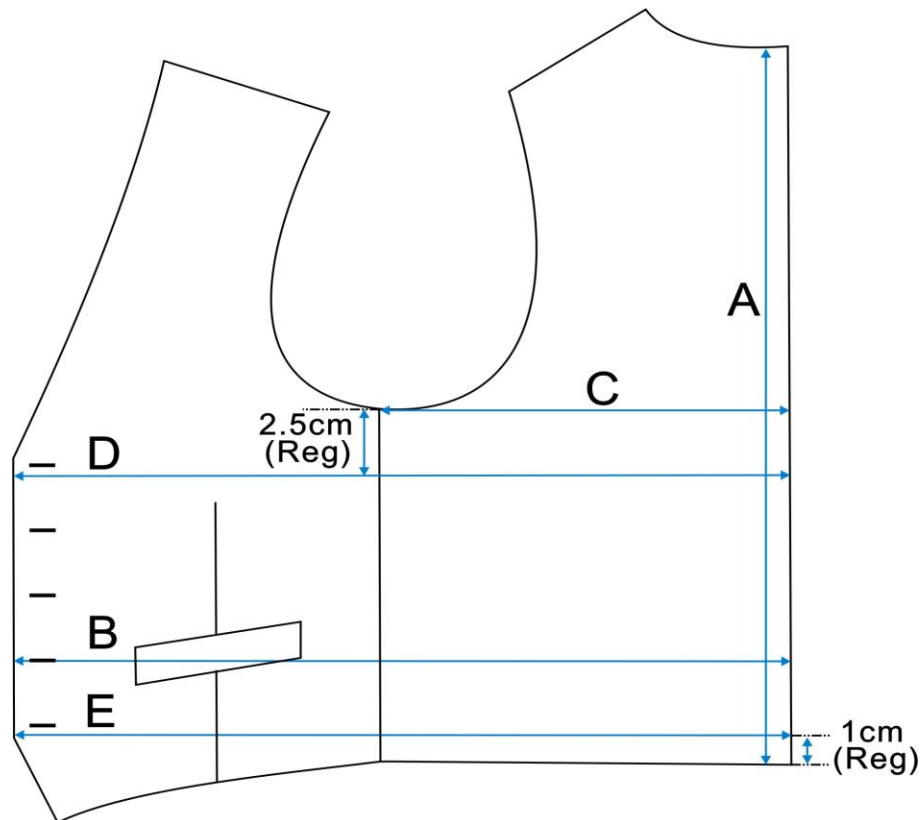

WAISTCOAT | SUPER SLIM FIT | REGULAR LENGTH

Size Euro / Inch	A Back Length	B 1/2 Waist	C 1/2 Blades	*D 1/2 Chest	*E 1/2 Bottom
42 / 34R	20 1/8	16 7/8	9 1/4	17 3/4	17 3/4
44 / 35R	20 1/2	17 3/4	9 3/4	18 1/2	18 1/2
46 / 37R	20 7/8	18 1/2	10 1/8	19 1/4	19 1/4
48 / 38R	21 1/4	19 1/4	10 5/8	20 1/8	20 1/8
50 / 40R	21 5/8	20 1/8	11	20 7/8	20 7/8
52 / 42R	22	20 7/8	11 1/2	21 5/8	21 5/8
54 / 43R	22 1/2	21 5/8	11 7/8	22 1/2	22 1/2
56 / 44R	22 7/8	22 1/2	12 3/8	23 1/4	23 1/4
58 / 46R	23 1/4	23 1/4	12 3/4	24	24
60 / 48R	23 5/8	24	13 1/4	24 3/4	24 3/4
62 / 50R	23 7/8	24 3/4	13 5/8	25 5/8	25 5/8
64 / 51R	24	25 5/8	14	26 3/8	26 3/8
66 / 52R	24 1/4	26 3/8	14 1/2	27 1/8	27 1/8
68 / 54R	24 3/8	27 1/8	14 7/8	28	28
70 / 55R	24 5/8	28	15 3/8	28 3/4	28 3/4