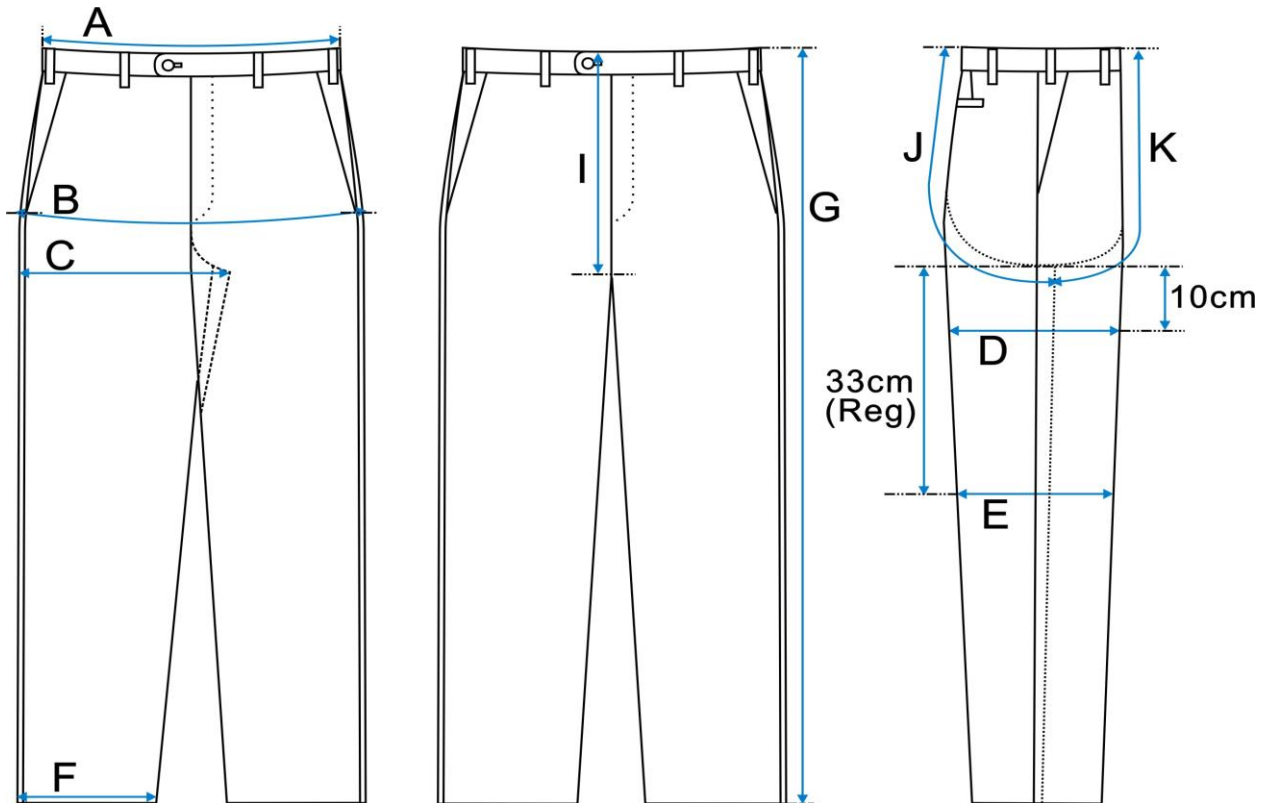

TROUSER | SUPER SLIM FIT | LONG LENGTH

Size Euro / Inch	A 1/2 Waist	*B 1/2 Seat	*C 1/2 Crotch	*D 1/2 Thigh	*E 1/2 Knee	F 1/2 Foot	G Outseam Incl. WB	*I Rise	*K Front Rise	*J Back Rise
82 / 28L	14 1/8	17 3/4	11 3/4	10 1/8	8	6 3/4	41 1/4	8 1/4	8 3/8	14 3/8
86 / 29L	15	18 1/2	12 1/4	10 1/2	8 1/4	7	41 3/4	8 1/4	8 1/2	14 3/4
90 / 32L	15 3/4	19 1/4	12 5/8	10 7/8	8 3/8	7 1/4	42 1/4	8 3/8	8 5/8	15 1/8
94 / 33L	16 1/2	20 1/8	13	11 1/4	8 5/8	7 3/8	42 3/4	8 1/2	8 3/4	15 1/2
98 / 34L	17 3/8	20 7/8	13 3/8	11 5/8	8 7/8	7 5/8	43 1/4	8 5/8	8 7/8	15 7/8
102 / 36L	18 1/8	21 5/8	13 7/8	11 7/8	9 1/8	7 3/4	43 7/8	8 3/4	9	16 1/4
106 / 38L	18 7/8	22 1/2	14 1/4	12 1/4	9 3/8	8	44 3/8	8 7/8	9 1/8	16 5/8
110 / 40L	19 5/8	23 1/4	14 5/8	12 5/8	9 5/8	8 1/4	44 7/8	9	9 1/4	17
114 / 41L	20 1/2	24	15 1/8	13	9 7/8	8 3/8	45 3/8	9 1/8	9 3/8	17 3/8
118 / 42L	21 1/4	24 3/4	15 1/2	13 3/8	10 1/8	8 5/8	45 7/8	9 1/4	9 1/2	17 3/4
122 / 44L	22	25 5/8	15 7/8	13 3/4	10 3/8	8 3/4	46	9 3/8	9 5/8	18 1/8
126 / 46L	22 7/8	26 3/8	16 3/8	14	10 1/2	9	46 1/8	9 1/2	9 3/4	18 1/2
130 / 47L	23 5/8	27 1/8	16 3/4	14 3/8	10 3/4	9 1/8	46 1/4	9 5/8	9 7/8	18 7/8
134 / 48L	24 3/8	28	17 1/8	14 3/4	11	9 3/8	46 3/8	9 3/4	10	19 1/4
138 / 50L	25 1/4	28 3/4	17 1/2	15 1/8	11 1/4	9 5/8	46 1/2	9 7/8	10 1/8	19 5/8

E: Size 50/34R S:30cm R:33cm L:35cm
adjust value 0.5cm per size increment