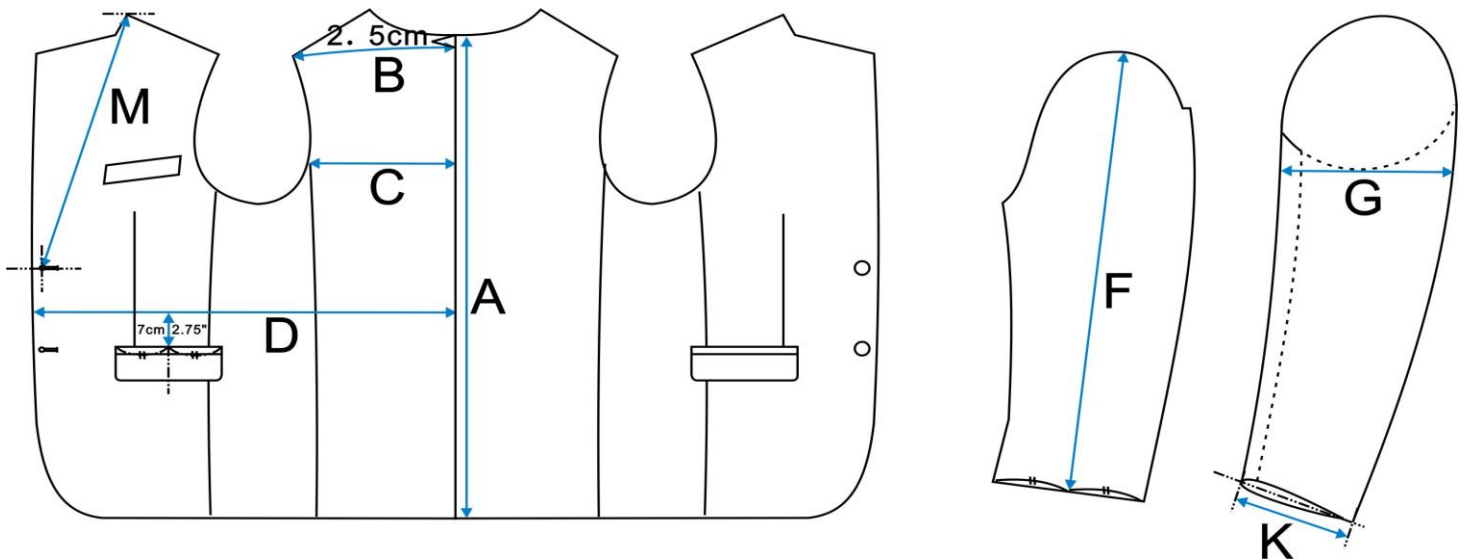

JACKET | SUPER SLIM FIT | LONG LENGTH

Size Euro / Inch	A Back Length	B 1/2 Shoulder	C 1/2 Blades	D 1/2 Girth	F Sleeve Outside*	*G 1/2 Upperarm	*K 1/2 Cuff	*M Top Button *
82 / 34L	28 3/4	8	7 3/4	16 3/4	25 5/8	7 3/8	4 3/4	16 1/8
86 / 35L	29 1/8	8 1/8	8	17 1/2	26	7 1/2	4 7/8	16 3/8
90 / 37L	29 1/2	8 3/8	8 1/4	18 1/4	26 1/4	7 3/4	5	16 5/8
94 / 38L	29 7/8	8 5/8	8 3/8	19 1/8	26 5/8	7 7/8	5 1/8	16 7/8
98 / 40L	30 3/8	8 3/4	8 5/8	19 7/8	27	8 1/8	5 1/4	17 1/8
102 / 42L	30 3/4	9	8 7/8	20 5/8	27 3/8	8 1/4	5 3/8	17 1/2
106 / 43L	31 1/8	9 1/4	9 1/8	21 1/2	27 5/8	8 3/8	5 1/2	17 3/4
110 / 44L	31 1/2	9 1/2	9 3/8	22 1/4	28	8 5/8	5 5/8	18
114 / 46L	31 7/8	9 5/8	9 5/8	23	28 1/4	8 3/4	5 3/4	18 1/4
118 / 48L	32 1/4	9 7/8	9 7/8	23 7/8	28 5/8	8 7/8	5 7/8	18 1/2
122 / 50L	32 1/2	10 1/8	10 1/8	24 5/8	28 3/4	9 1/8	6	18 7/8
126 / 51L	32 5/8	10 1/4	10 3/8	25 3/8	28 7/8	9 1/4	6 1/8	19 1/8
130 / 52L	32 7/8	10 1/2	10 1/2	26 1/8	29	9 1/2	6 1/8	19 3/8
134 / 54L	33 1/8	10 5/8	10 3/4	27	29 1/8	9 5/8	6 1/4	19 5/8
138 / 55L	33 1/4	10 7/8	11	27 3/4	29 3/8	9 7/8	6 3/8	19 7/8

* Sleeve Length Outside Adjustment Considerations
Soft shoulder -3mm (1/8")
Roped shoulder +3mm
Unconstructed shoulder -3mm
Pleated shoulder +3mm

* Top Button Position Adjustment Considerations
Coat Length Adj. = 50% Effect
1 Button: + 1"
3 Button: - 3 1/2" 2.5 Button: -1"
DB 4/6 Button: + 1 1/8" DB 2 Button: +2 1/4"