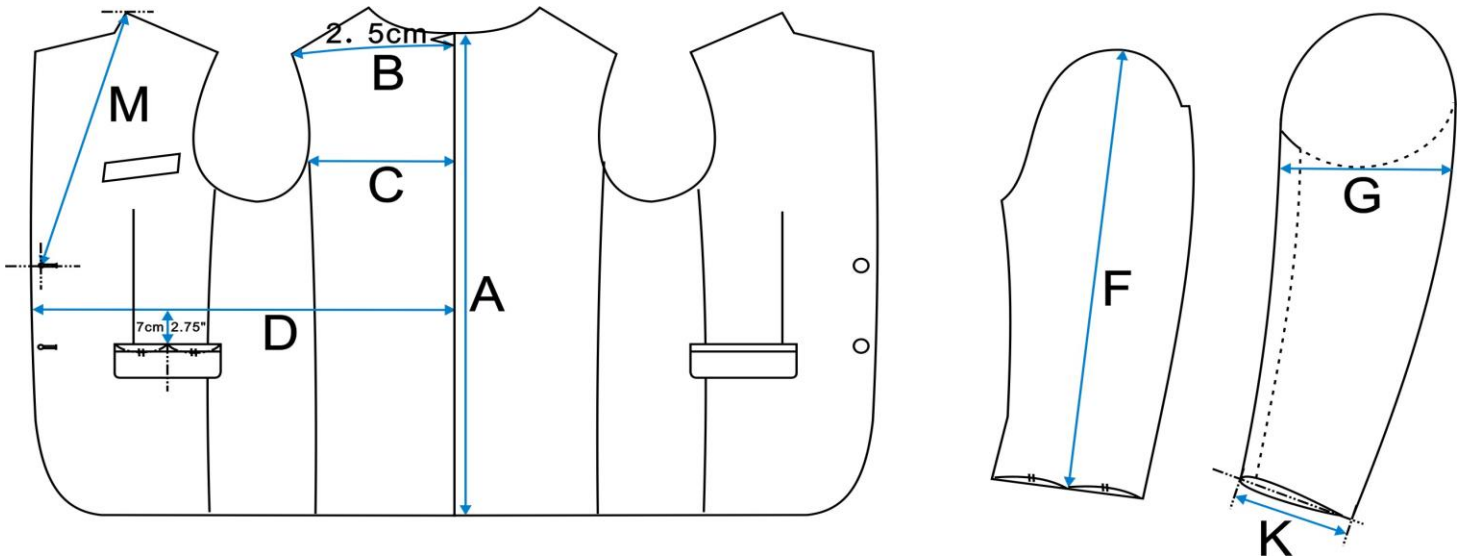

JACKET | SUPER SLIM FIT | SHORT LENGTH

Size Euro / Inch	A Back Length	B 1/2 Shoulder	C 1/2 Blades	D 1/2 Girth	F Sleeve Outside*	*G 1/2 Upperarm	*K 1/2 Cuff	*M Top Button *
20 / 32S	26	7 3/4	7 1/2	17 1/8	23 3/8	7 1/8	4 5/8	15
21 / 34S	26 3/8	8	7 3/4	17 7/8	23 5/8	7 3/8	4 3/4	15 1/4
22 / 35S	26 3/4	8 1/8	8	18 3/4	24	7 1/2	4 7/8	15 1/2
23 / 37S	27 1/8	8 3/8	8 1/4	19 1/2	24 3/8	7 3/4	5	15 7/8
24 / 38S	27 1/2	8 5/8	8 3/8	20 1/4	24 5/8	7 7/8	5 1/8	16 1/8
25 / 40S	28	8 3/4	8 5/8	21 1/8	25	8 1/8	5 1/4	16 3/8
26 / 42S	28 3/8	9	8 7/8	21 7/8	25 3/8	8 1/4	5 3/8	16 5/8
27 / 43S	28 3/4	9 1/4	9 1/8	22 5/8	25 5/8	8 3/8	5 1/2	16 7/8
28 / 44S	29 1/8	9 1/2	9 3/8	23 3/8	26	8 5/8	5 5/8	17 1/4
29 / 46S	29 1/2	9 5/8	9 5/8	24 1/4	26 3/8	8 3/4	5 3/4	17 1/2
30 / 48S	29 7/8	9 7/8	9 7/8	25	26 5/8	8 7/8	5 7/8	17 3/4
31 / 50S	30 1/8	10 1/8	10 1/8	25 3/4	26 3/4	9 1/8	6	18
32 / 51S	30 3/8	10 1/4	10 3/8	26 5/8	27	9 1/4	6 1/8	18 1/4
33 / 52S	30 1/2	10 1/2	10 1/2	27 3/8	27 1/8	9 1/2	6 1/8	18 5/8
34 / 54S	30 3/4	10 5/8	10 3/4	28 1/8	27 1/4	9 5/8	6 1/4	18 7/8
35 / 55S	30 7/8	10 7/8	11	28 7/8	27 3/8	9 7/8	6 3/8	19 1/8

* Sleeve Length Outside Adjustment Considerations
Soft shoulder -3mm (1/8")
Roped shoulder +3mm
Unconstructed shoulder -3mm
Pleated shoulder +3mm

* Top Button Position Adjustment Considerations
Coat Length Adj. = 50% Effect
1 Button: + 1"
3 Button: - 3 1/2" 2.5 Button: -1"
DB 4/6 Button: + 1 1/8" DB 2 Button: +2 1/4"