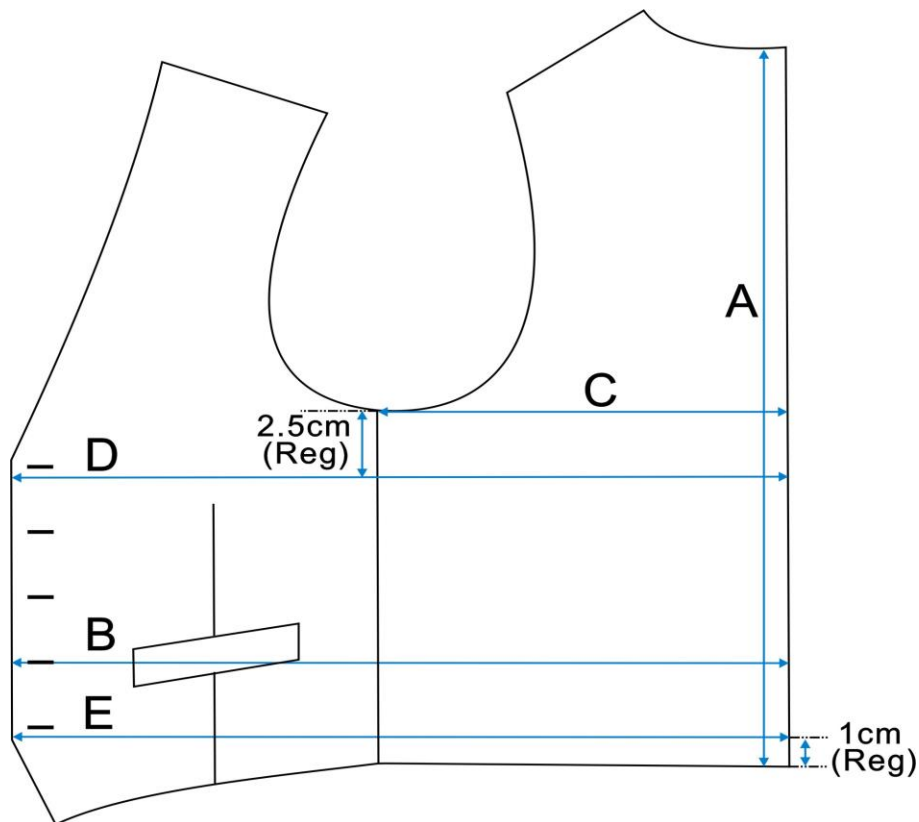

WAISTCOAT | SUPER SLIM FIT | LONG LENGTH

Size Euro / Inch	A Back Length	B 1/2 Waist	C 1/2 Blades	*D 1/2 Chest	*E 1/2 Bottom
82 / 34L	21 1/4	16 1/2	9 1/4	17 3/8	17 3/8
86 / 35L	21 5/8	17 3/8	9 3/4	18 1/8	18 1/8
90 / 37L	22	18 1/8	10 1/8	18 7/8	18 7/8
94 / 38L	22 1/2	18 7/8	10 5/8	19 5/8	19 5/8
98 / 40L	22 7/8	19 5/8	11	20 1/2	20 1/2
102 / 42L	23 1/4	20 1/2	11 1/2	21 1/4	21 1/4
106 / 43L	23 5/8	21 1/4	11 7/8	22	22
110 / 44L	24	22	12 3/8	22 7/8	22 7/8
114 / 46L	24 3/8	22 7/8	12 3/4	23 5/8	23 5/8
118 / 48L	24 3/4	23 5/8	13 1/4	24 3/8	24 3/8
122 / 50L	25	24 3/8	13 5/8	25 1/4	25 1/4
126 / 51L	25 1/4	25 1/4	14	26	26
130 / 52L	25 3/8	26	14 1/2	26 3/4	26 3/4
134 / 54L	25 5/8	26 3/4	14 7/8	27 1/2	27 1/2
138 / 55L	25 3/4	27 1/2	15 3/8	28 3/8	28 3/8