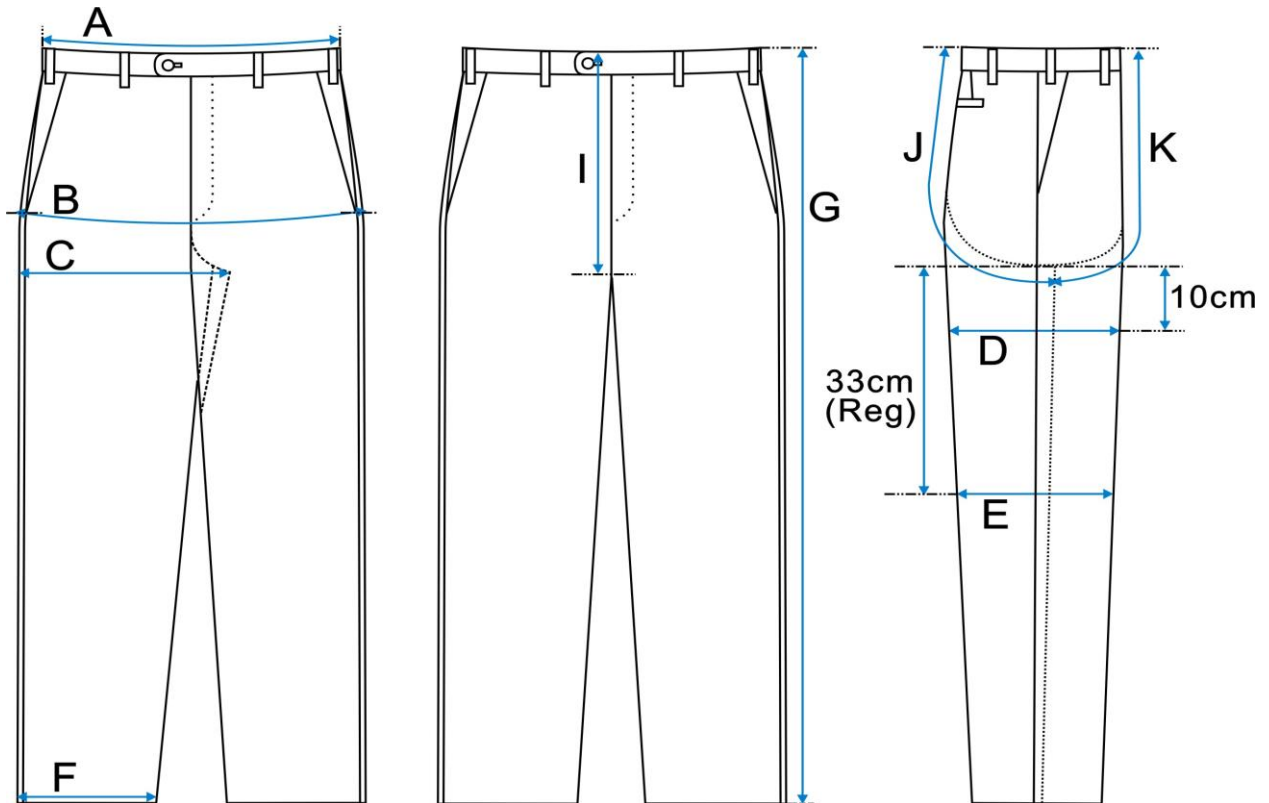

TROUSER | SUPER SLIM FIT | REGULAR LENGTH

Size Euro / Inch	A 1/2 Waist	*B 1/2 Seat	*C 1/2 Crotch	*D 1/2 Thigh	*E 1/2 Knee	F 1/2 Foot	G Outseam Incl. WB	*I Rise	*K Front Rise	*J Back Rise
42 / 28R	14 5/8	18 1/8	12	10 3/8	8	6 7/8	39 1/2	8	8 1/4	14 1/8
44 / 30R	15 3/8	18 7/8	12 3/8	10 5/8	8 1/4	7 1/8	40	8 1/8	8 3/8	14 5/8
46 / 32R	16 1/8	19 5/8	12 3/4	11	8 1/2	7 1/4	40 1/2	8 1/4	8 1/2	14 7/8
48 / 33R	16 7/8	20 1/2	13 1/4	11 3/8	8 3/4	7 1/2	41	8 3/8	8 5/8	15 3/8
50 / 34R	17 3/4	21 1/4	13 5/8	11 3/4	9	7 5/8	41 1/2	8 1/2	8 3/4	15 3/4
52 / 36R	18 1/2	22	14	12 1/8	9 1/4	7 7/8	42 1/4	8 5/8	8 7/8	16 1/8
54 / 38R	19 1/4	22 7/8	14 1/2	12 1/2	9 1/2	8 1/8	42 1/2	8 3/4	8 7/8	16 1/2
56 / 40R	20 1/8	23 5/8	14 7/8	12 3/4	9 5/8	8 1/4	43 1/8	8 7/8	9	16 3/4
58 / 41R	20 7/8	24 3/8	15 1/4	13 1/8	9 7/8	8 1/2	43 5/8	8 7/8	9 1/8	17 1/4
60 / 42R	21 5/8	25 1/4	15 3/4	13 1/2	10 1/8	8 5/8	44 1/8	9	9 1/4	17 5/8
62 / 44R	22 1/2	26	16 1/8	13 7/8	10 3/8	8 7/8	44 1/4	9 1/8	9 3/8	18
64 / 46R	23 1/4	26 3/4	16 1/2	14 1/4	10 5/8	9	44 3/8	9 1/4	9 1/2	18 3/8
66 / 47R	24	27 1/2	16 7/8	14 5/8	10 7/8	9 1/4	44 1/2	9 3/8	9 5/8	18 3/4
68 / 48R	24 3/4	28 3/8	17 3/8	14 7/8	11 1/8	9 1/2	44 5/8	9 1/2	9 3/4	19 1/8
70 / 50R	25 5/8	29 1/8	17 3/4	15 1/4	11 3/8	9 5/8	44 5/8	9 5/8	9 7/8	19 1/2

E: Size 50/34R S:30cm R:33cm L:35cm
adjust value 0.5cm per size increment