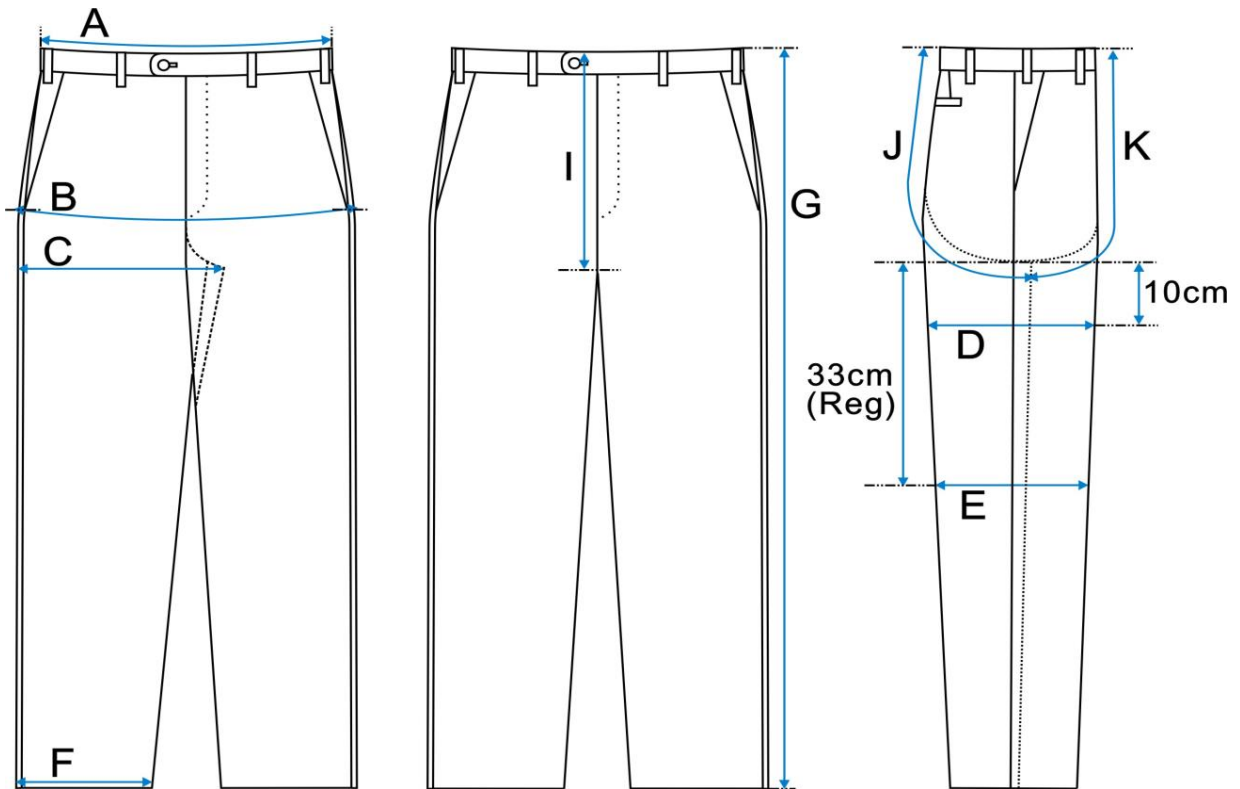

TROUSER | SUPER SLIM FIT | SHORT LENGTH

Size Euro / Inch	A 1/2 Waist	*B 1/2 Seat	*C 1/2 Crotch	*D 1/2 Thigh	*E 1/2 Knee	F 1/2 Foot	G Outseam Incl. WB	*I Rise	*K Front Rise	*J Back Rise
20 / 28S	14 5/8	18	11 7/8	10 1/4	8	6 3/4	37 1/4	7 5/8	7 3/4	13 5/8
21 / 30S	15 3/8	18 3/4	12 3/8	10 5/8	8 1/4	7	37 3/4	7 3/4	7 7/8	14
22 / 32S	16 1/8	19 5/8	12 3/4	11	8 3/8	7 1/4	38 1/4	7 7/8	8	14 3/8
23 / 33S	16 7/8	20 3/8	13 1/8	11 1/4	8 5/8	7 3/8	38 3/4	8	8 1/8	14 3/4
24 / 34S	17 3/4	21 1/8	13 5/8	11 5/8	8 7/8	7 5/8	39 1/4	8 1/8	8 1/4	15 1/8
25 / 36S	18 1/2	21 7/8	14	12	9 1/8	7 3/4	39 3/4	8 1/4	8 1/4	15 1/2
26 / 38S	19 1/4	22 3/4	14 3/8	12 3/8	9 3/8	8	40 1/4	8 3/8	8 3/8	15 7/8
27 / 40S	20 1/8	23 1/2	14 3/4	12 3/4	9 5/8	8 1/4	40 3/4	8 1/2	8 1/2	16 1/4
28 / 41S	20 7/8	24 1/4	15 1/4	13 1/8	9 7/8	8 3/8	41 1/4	8 5/8	8 5/8	16 5/8
29 / 42S	21 5/8	25 1/8	15 5/8	13 3/8	10 1/8	8 5/8	41 3/4	8 3/4	8 3/4	17
30 / 44S	22 1/2	25 7/8	16 1/8	13 3/4	10 3/8	8 3/4	42 3/8	8 7/8	8 7/8	17 3/8
31 / 46S	23 1/4	26 5/8	16 1/2	14 1/8	10 1/2	9	42 1/2	9	9	17 3/4
32 / 47S	24	27 1/2	16 7/8	14 1/2	10 3/4	9 1/8	42 1/2	9 1/8	9 1/8	18 1/8
33 / 48S	24 3/4	28 1/4	17 1/4	14 7/8	11	9 3/8	42 5/8	9 1/4	9 1/4	18 1/2
34 / 50S	25 5/8	29	17 3/4	15 1/4	11 1/4	9 5/8	42 3/4	9 3/8	9 3/8	18 7/8
35 / 52S	26 3/8	29 3/4	18 1/8	15 1/2	11 1/2	9 3/4	42 7/8	9 1/2	9 1/2	19 1/4

E: Size 50/34R S:30cm R:33cm L:35cm
adjust value 0.5cm per size increment