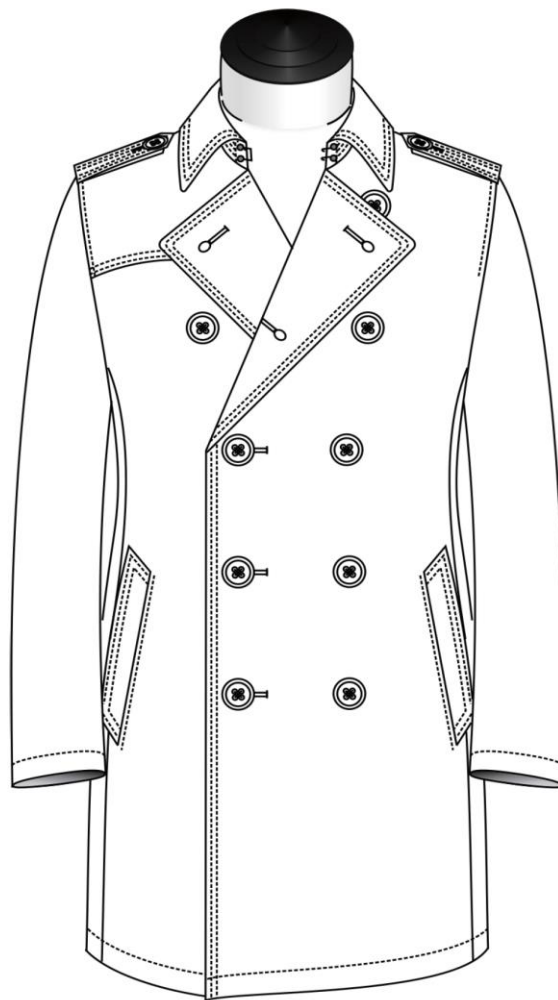

# GM Garment Specs

Trenchcoats | Centimeters

## REGULAR

Overcoat Euro	Overcoat Inch
40	33R
42	34R
44	35R
46	37R
48	38R
<b>50</b>	<b>40R</b>
52	42R
54	43R
56	44R
58	46R
60	48R
62	50R
64	51R
66	52R
68	54R
70	55R

OVERCOAT | REGULAR FIT | REGULAR LENGTH

	O	A	B	E	F	G	C	J	H
Size Euro / Inch	Front Length	Back Length	Shoulder Width	1/2 Chest	1/2 Waist	1/2 Seat	Sleeve Outside*	1/2 Up.Arm	1/2 Hand
42 / 34R	71.2	69.0	38.4	46.0	42.0	45.7	57.6	17.1	13.6
44 / 35R	77.3	75.0	40.0	50.0	46.0	50.0	57.6	18.3	14.4
46 / 37R	80.4	78.0	41.6	52.0	48.0	52.1	57.6	18.9	14.8
48 / 38R	83.4	81.0	43.2	54.0	50.0	54.3	59.8	19.5	15.2
<b>50 / 40R</b>	<b>86.5</b>	<b>84.0</b>	<b>44.8</b>	<b>56.0</b>	<b>52.0</b>	<b>56.5</b>	<b>62.0</b>	<b>20.1</b>	<b>15.6</b>
52 / 42R	89.5	87.0	46.4	58.0	54.0	58.6	64.2	20.7	16.0
54 / 43R	92.6	90.0	48.0	60.0	56.0	60.8	66.4	21.3	16.4
56 / 44R	95.7	93.0	49.6	62.0	58.0	62.9	68.6	21.9	16.8
58 / 46R	98.7	96.0	51.2	64.0	60.0	65.1	68.6	22.5	17.2
60 / 48R	101.8	99.0	52.8	66.0	62.0	67.3	68.6	23.1	17.6
62 / 50R	104.8	102.0	54.4	68.0	64.0	69.4	68.6	23.7	18.0
64 / 51R	107.9	105.0	56.0	70.0	66.0	71.6	68.6	24.3	18.4
66 / 52R	110.9	108.0	57.6	72.0	68.0	73.7	68.6	24.9	18.8
68 / 54R	114.0	111.0	59.2	74.0	70.0	75.9	68.6	25.5	19.2
70 / 55R	117.0	114.0	60.8	76.0	72.0	78.1	68.6	26.1	19.6